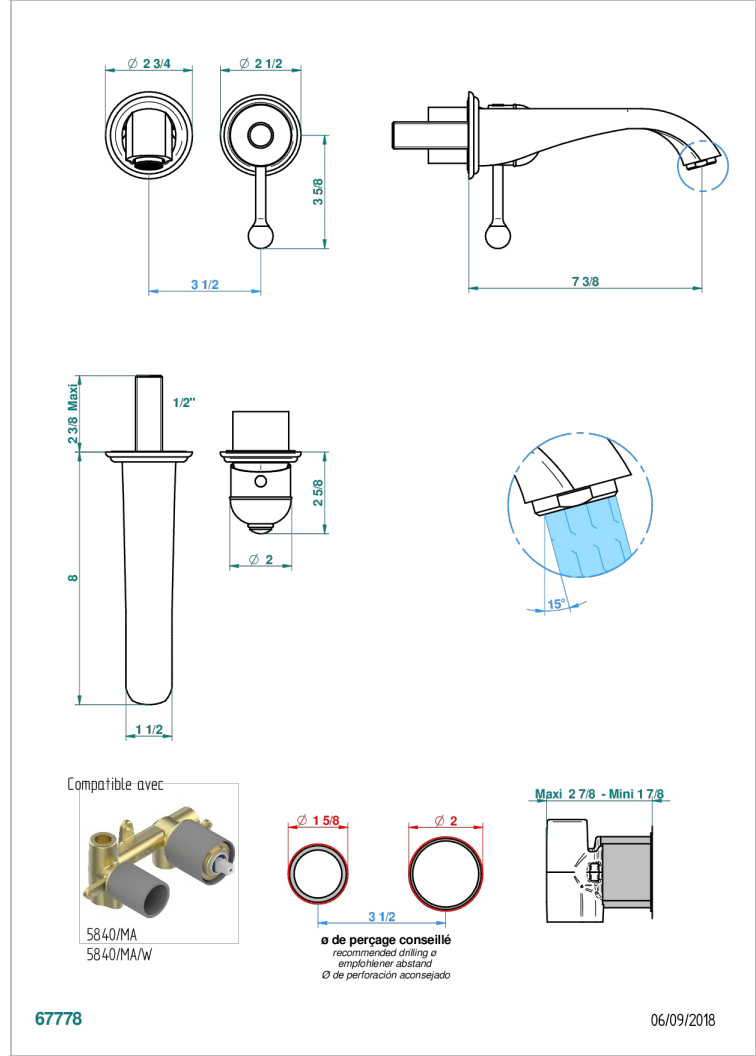

Trim only for Built-in basin mixer with spout (two x 1/2" inlets and one 1/2" outlet), without waste

## CHARACTERISTIC

- Duomo
- Trim only for Built-in basin mixer with spout (two x 1/2" inlets and one 1/2" outlet), without waste

## RELATED SKU'S

- Ref. G00-5840/MA Rough parts for concealed wall-mounted mixer with 1/2" outlet