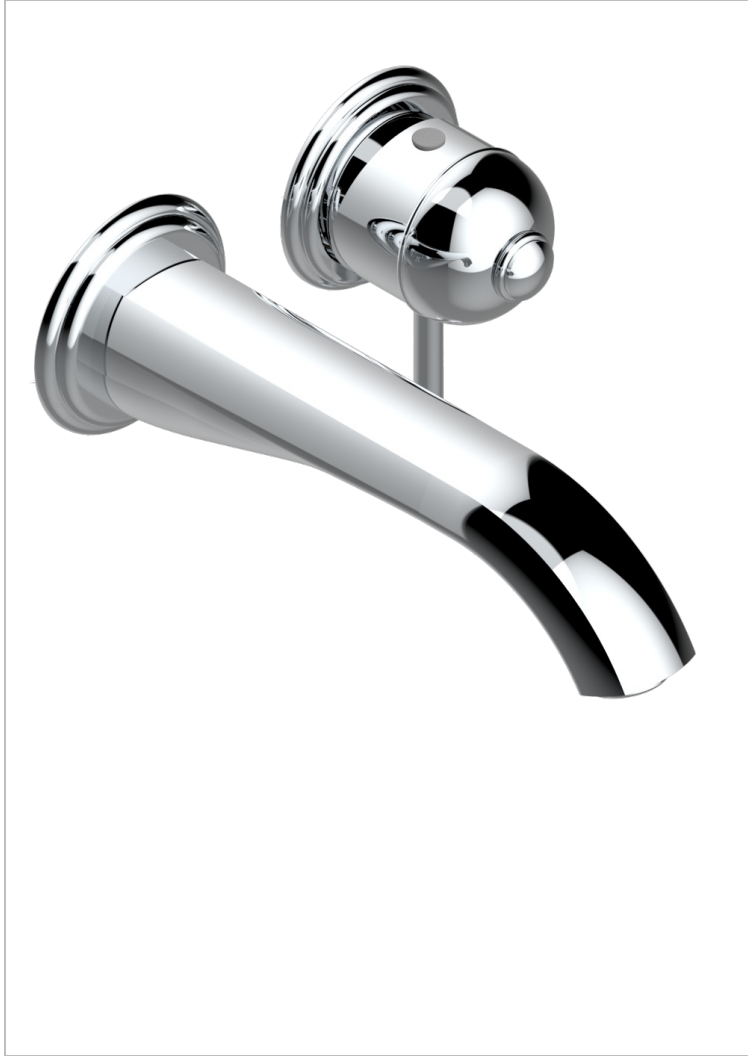

Trim only for Built-in basin mixer with spout (two x 1/2" inlets and one 1/2" outlet), without waste

## CHARACTERISTIC

- Duomo
- Trim only for Built-in basin mixer with spout (two x 1/2" inlets and one 1/2" outlet), without waste

## RELATED SKU'S

- Ref. G00-5840/MA Rough parts for concealed wall-mounted mixer with 1/2" outlet

## AVAILABLE FINITIONS

Antique nickel - H28  
Black ceram - D30  
Blush PVD - H62  
Brass color PVD - H49  
Brown bronze color PVD - F33  
Gold color PVD - H52

Graphite PVD - H64  
Lacquered light bronze - D01  
Matt Umber PVD - H67  
Matt blush PVD - H60  
Matt brass color PVD - H50  
Matt brown bronze color PVD - F34