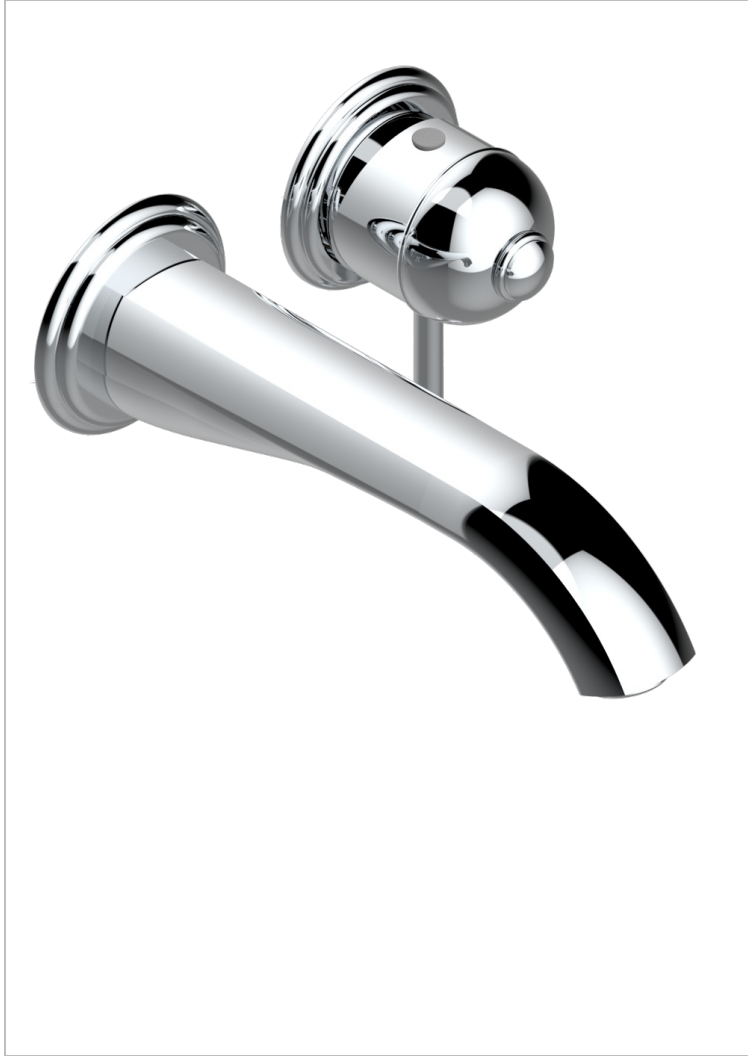

Trim only for Built-in basin mixer with spout (two x 1/2" inlets and one 1/2" outlet), without waste

## 特色

- Duomo
- Trim only for Built-in basin mixer with spout (two x 1/2" inlets and one 1/2" outlet), without waste

## 相关的SKU

- Ref. G00-5840/MA 卫浴套装，含：入墙式弯管出水管，1米25强化软管，触控式花洒和托勾，美国标准