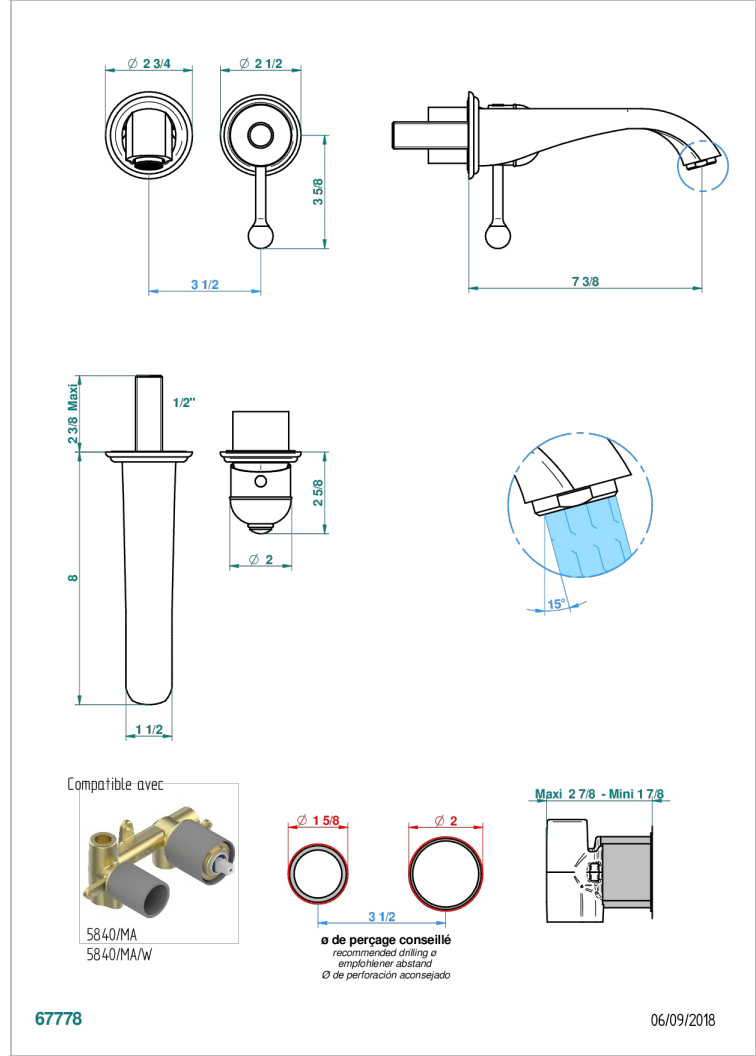

Trim only for Built-in basin mixer with spout (two x 1/2" inlets and one 1/2" outlet), without waste

## 特色

- Duomo
- Trim only for Built-in basin mixer with spout (two x 1/2" inlets and one 1/2" outlet), without waste

## 相关的SKU

- Ref. G00-5840/MA 卫浴套装，含：入墙式弯管出水管，1米25强化软管，触控式花洒和托勾，美国标准