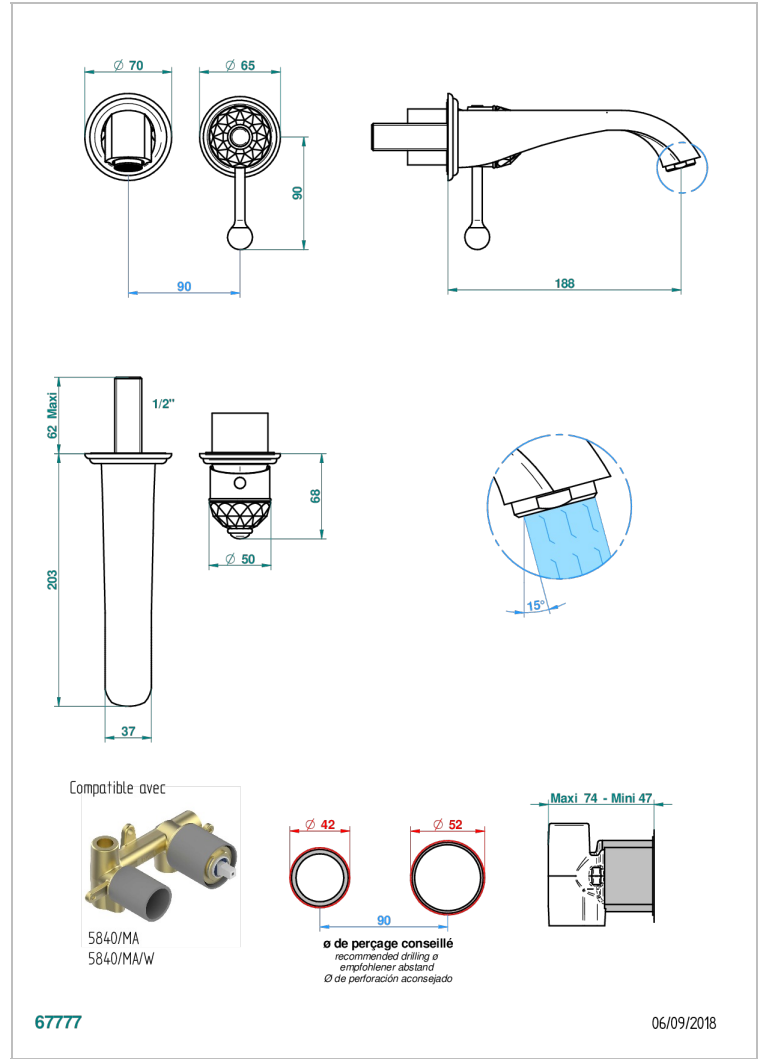

# DUOMO CRYSTAL

U4F-6541B

THG<sup>®</sup>  
PARIS

Trim only for Built-in basin mixer with spout (two x 1/2" inlets and one 1/2" outlet), without waste

## CARACTERÍSTICAS

- Duomo Crystal
- Trim only for Built-in basin mixer with spout (two x 1/2" inlets and one 1/2" outlet), without waste

## PRODUCTOS RELACIONADOS

- Ref. G00-5840/MAUS Rough parts for concealed wall-mounted mixer with 1/2" outlet