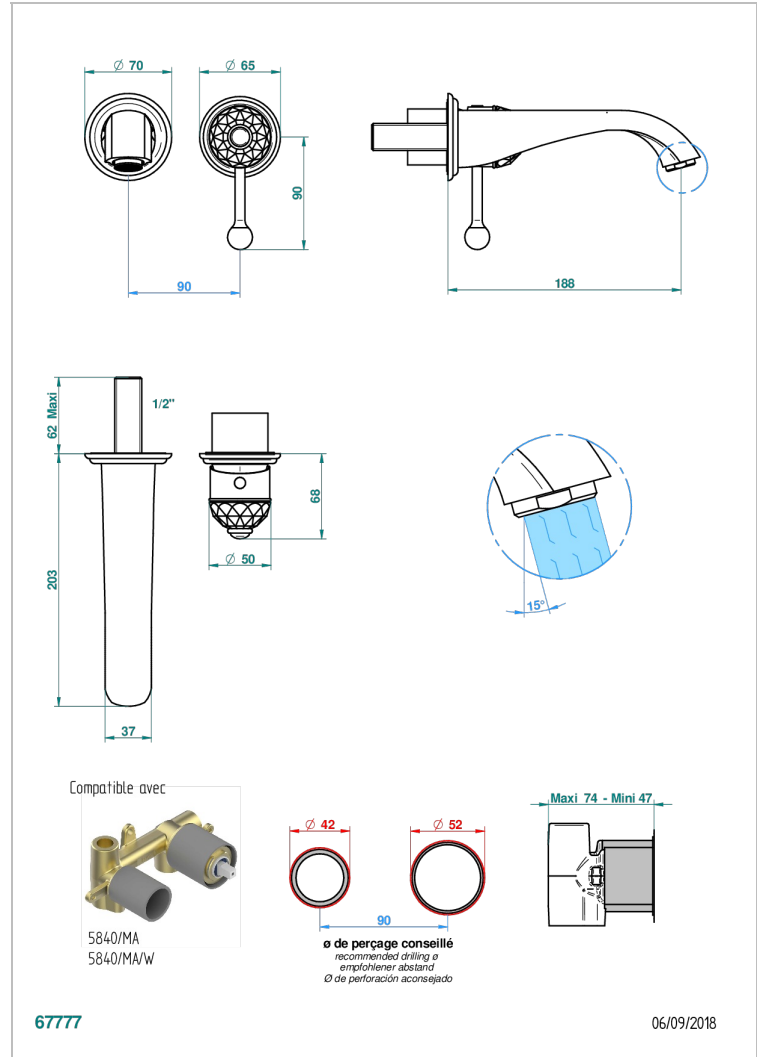

DUOMO CRYSTAL

U4F-6541B

THG[®]
PARIS

Trim only for Built-in basin mixer with spout (two x 1/2" inlets and one 1/2" outlet), without waste

CHARACTERISTIC

- Duomo Crystal
- Trim only for Built-in basin mixer with spout (two x 1/2" inlets and one 1/2" outlet), without waste

RELATED SKU'S

- Ref. G00-5840/MAUS Rough parts for concealed wall-mounted mixer with 1/2" outlet

AVAILABLE FINITIONS

Black ceram - D30
Blush PVD - H62
Brass color PVD - H49
Brown bronze color PVD - F33
Chrome polished - A02
Chrome polished / gold polished - G02