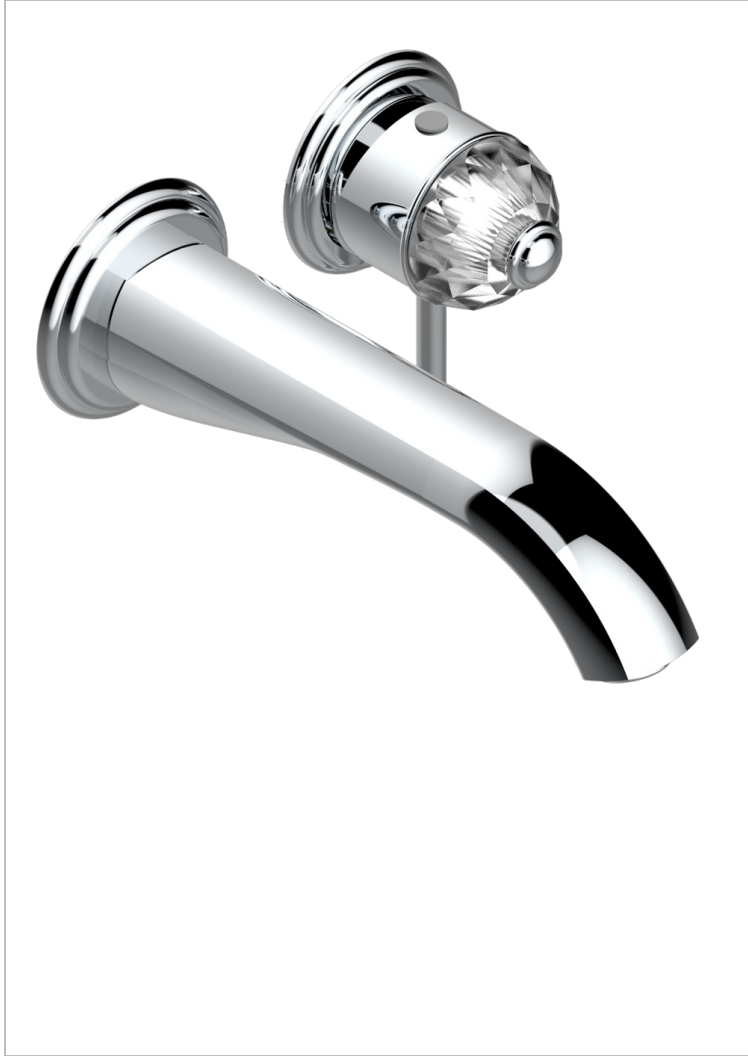

DUOMO CRYSTAL

U4F-6541B

THG[®]
PARIS

Trim only for Built-in basin mixer with spout (two x 1/2" inlets and one 1/2" outlet), without waste

CARACTERÍSTICAS

- Duomo Crystal
- Trim only for Built-in basin mixer with spout (two x 1/2" inlets and one 1/2" outlet), without waste

PRODUCTOS RELACIONADOS

- Ref. G00-5840/MAUS Rough parts for concealed wall-mounted mixer with 1/2" outlet

ACABADOS DISPONIBLES

Bronce claro - D01
Cerámica negra mate - D30
Cobre viejo mate - H07
Cromo - A02
Cromo / dorado - G02
Cromo mate - C02

Dorado - F01
Dorado mate - F07
Dorado pálido - F30
Dorado pálido mate (sin barniz) - F31
Níquel - B01
Níquel mate - C01

Níquel viejo - H28
Pvd blush - H62
Pvd blush mate - H60
Pvd color latón - H49
Pvd color latón mate - H50
Pvd color níquel - H55