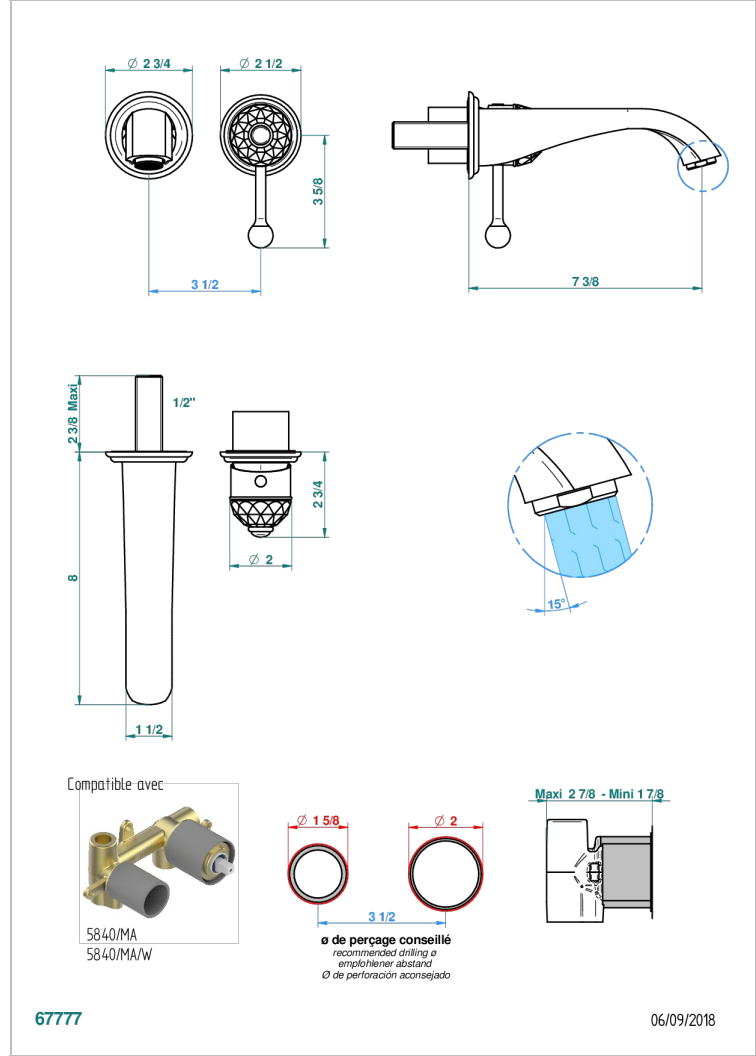

DUOMO CRYSTAL

U4F-6541B

THG[®]
PARIS

Trim only for Built-in basin mixer with spout (two x 1/2" inlets and one 1/2" outlet), without waste

CARACTERÍSTICAS

- Duomo Crystal
- Trim only for Built-in basin mixer with spout (two x 1/2" inlets and one 1/2" outlet), without waste

PRODUCTOS RELACIONADOS

- Ref. G00-5840/MAUS Rough parts for concealed wall-mounted mixer with 1/2" outlet

ACABADOS DISPONIBLES

Bronce claro - D01
Cerámica negra mate - D30
Cobre viejo mate - H07
Cromo - A02
Cromo / dorado - G02
Cromo mate - C02