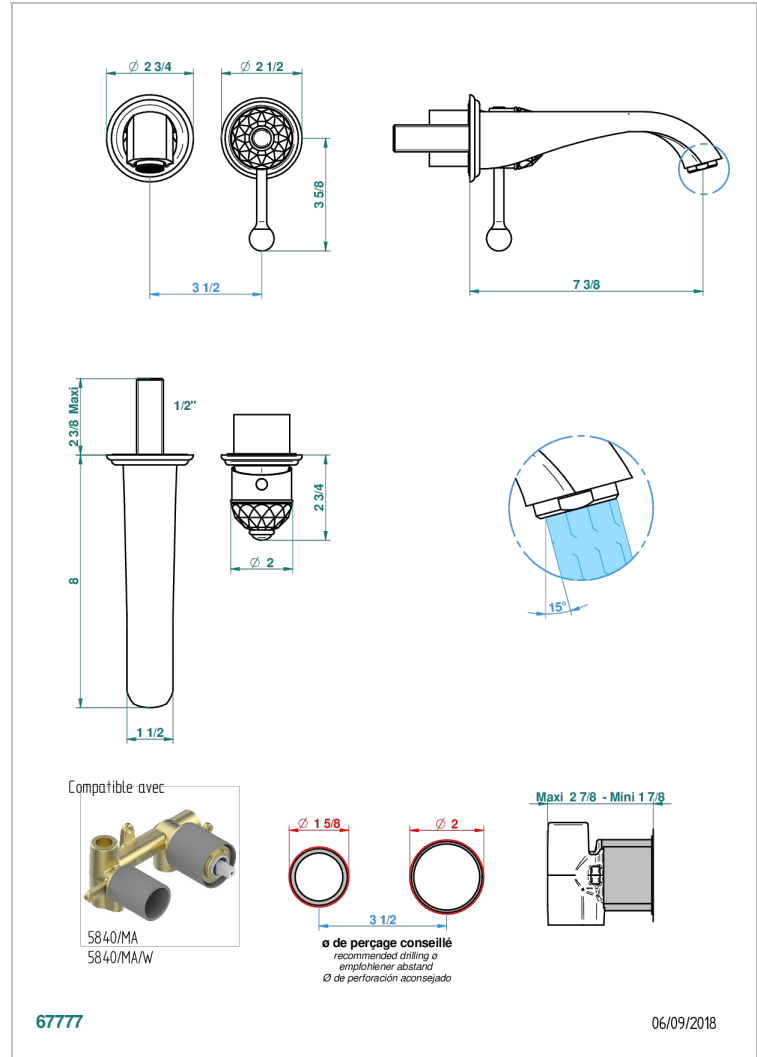

DUOMO CRYSTAL

U4F-6541B

THG
PARIS

Trim only for Built-in basin mixer with spout (two x 1/2" inlets and one 1/2" outlet), without waste

CHARACTERISTIC

- Duomo Crystal
- Trim only for Built-in basin mixer with spout (two x 1/2" inlets and one 1/2" outlet), without waste

RELATED SKU'S

- Ref. G00-5840/MAUS Rough parts for concealed wall-mounted mixer with 1/2" outlet

AVAILABLE FINITIONS

Black ceram - D30
Blush PVD - H62
Brass color PVD - H49
Brown bronze color PVD - F33
Chrome polished - A02
Chrome polished / gold polished - G02