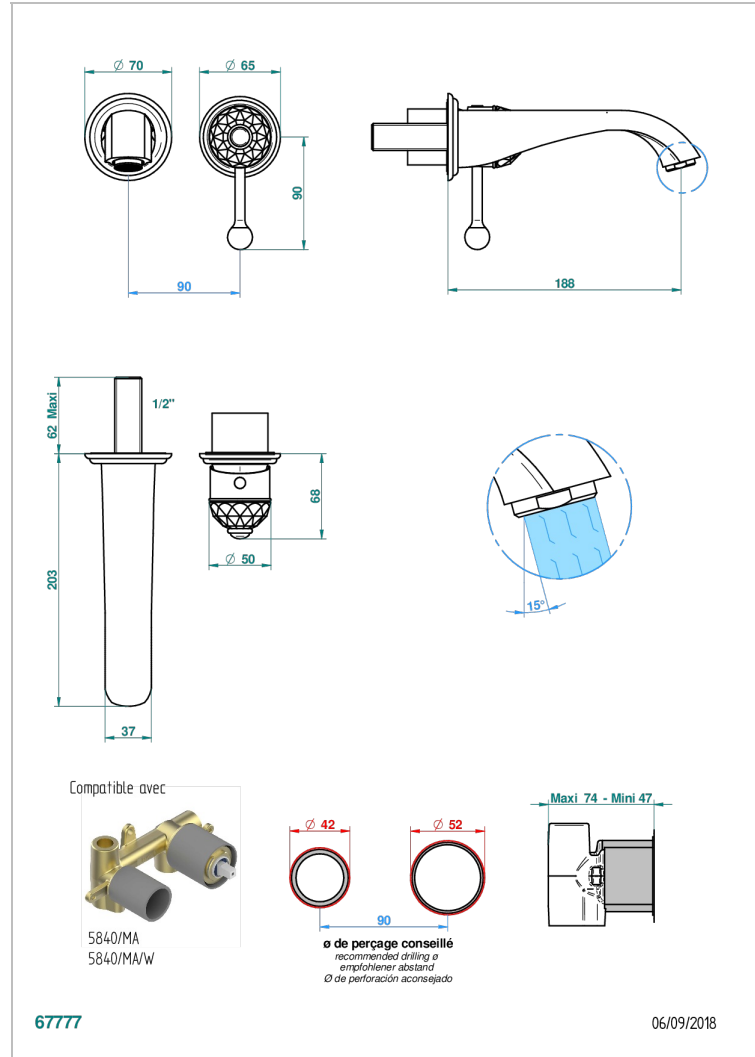

DUOMO CRYSTAL

U4F-6541B

Trim only for Built-in basin mixer with spout (two x 1/2" inlets and one 1/2" outlet), without waste

CHARACTERISTIC

- Duomo Crystal
- Trim only for Built-in basin mixer with spout (two x 1/2" inlets and one 1/2" outlet), without waste

RELATED SKU'S

- Ref. G00-5840/MA/W Rough parts for concealed wall-mounted mixer with 1/2" outlet, for WC douche - WRAS approved

AVAILABLE FINITIONS

Antique nickel - H28
Black ceram - D30
Blush PVD - H62
Brass color PVD - H49
Brown bronze color PVD - F33
Gold color PVD - H52