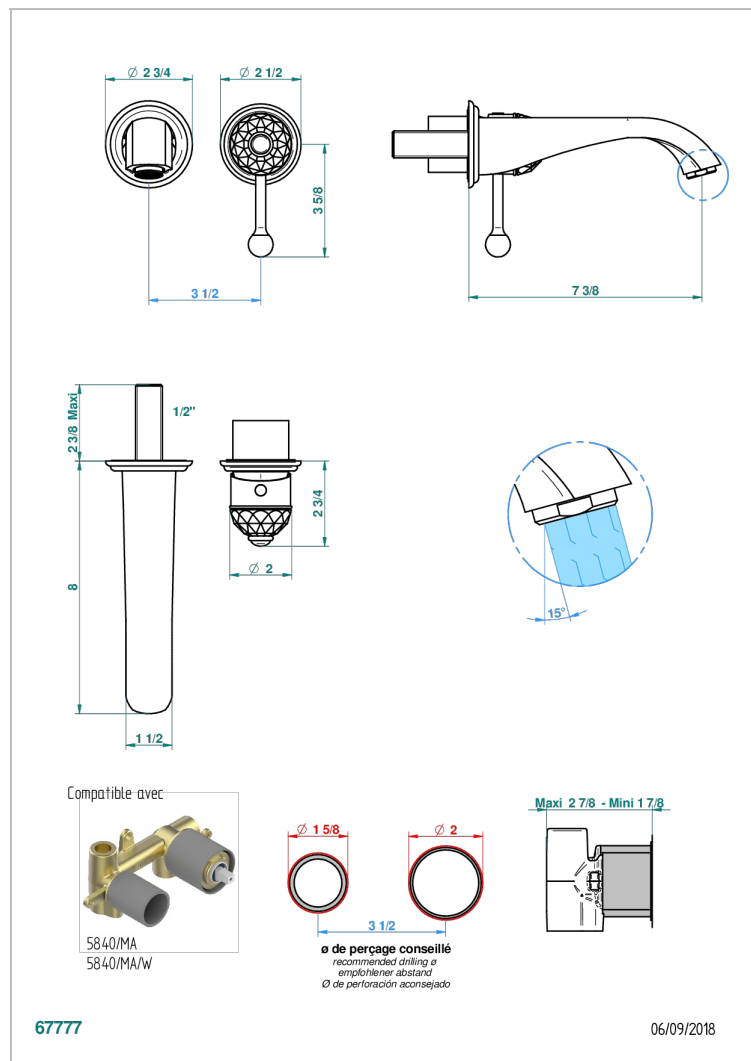

DUOMO CRYSTAL

U4F-6541B

THG
PARIS

Trim only for Built-in basin mixer with spout (two x 1/2" inlets and one 1/2" outlet), without waste

CHARACTERISTIC

- Duomo Crystal
- Trim only for Built-in basin mixer with spout (two x 1/2" inlets and one 1/2" outlet), without waste

RELATED SKU'S

- Ref. G00-5840/MA/W Rough parts for concealed wall-mounted mixer with 1/2" outlet, for WC douche - WRAS approved

AVAILABLE FINITIONS

Antique nickel - H28
Black ceram - D30
Blush PVD - H62
Brass color PVD - H49
Brown bronze color PVD - F33
Gold color PVD - H52

Nickel color PVD - H55
Polished chrome (color finish) - A02
Polished chrome / Polished gold (color finish) - G02
Polished gold (color finish) - F01
Polished nickel - B01
Soft gold - F30

Soft matt gold - F31
Umber PVD - H66
Varnished matt antique red copper (color finish) - H07