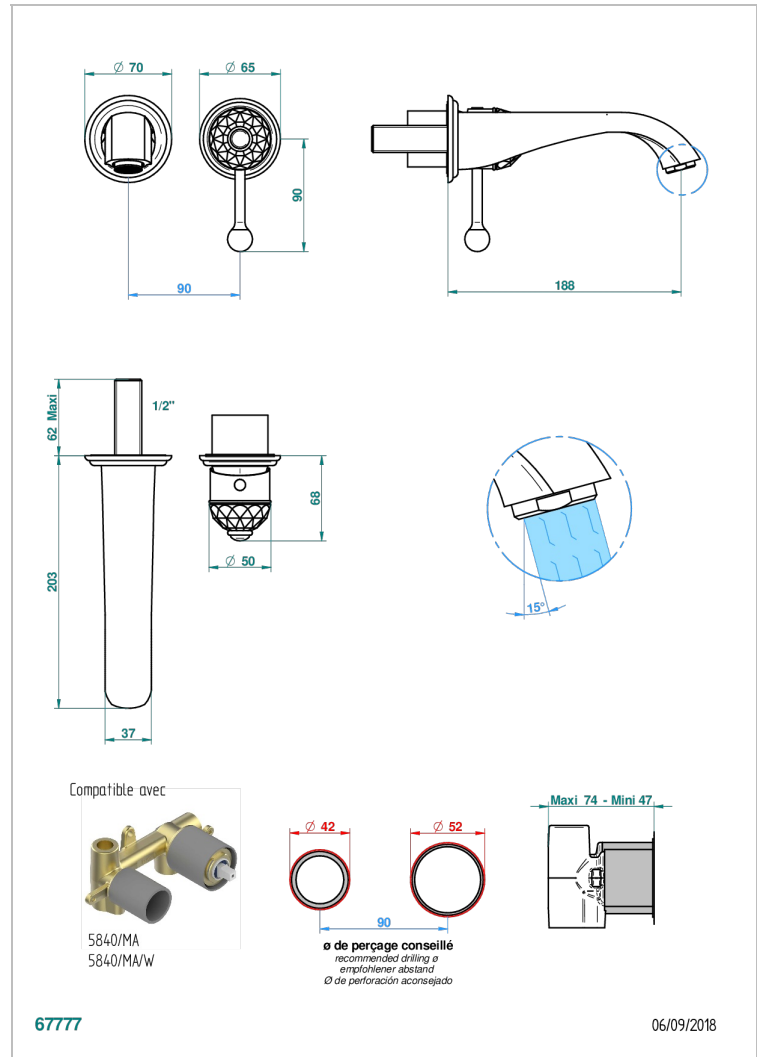

DUOMO CRYSTAL

U4F-6541B

THG[®]
PARIS

Trim only for Built-in basin mixer with spout (two x 1/2" inlets and one 1/2" outlet), without waste

CARACTERÍSTICAS

- Duomo Crystal
- Trim only for Built-in basin mixer with spout (two x 1/2" inlets and one 1/2" outlet), without waste

PRODUCTOS RELACIONADOS

- Ref. G00-5840/MA Parte empotrada para mezclador mural con salida hembra 1/2

ACABADOS DISPONIBLES

Bronce claro - D01
Cerámica negra mate - D30
Cobre viejo mate - H07
Cromo - A02
Cromo / dorado - G02
Cromo mate - C02