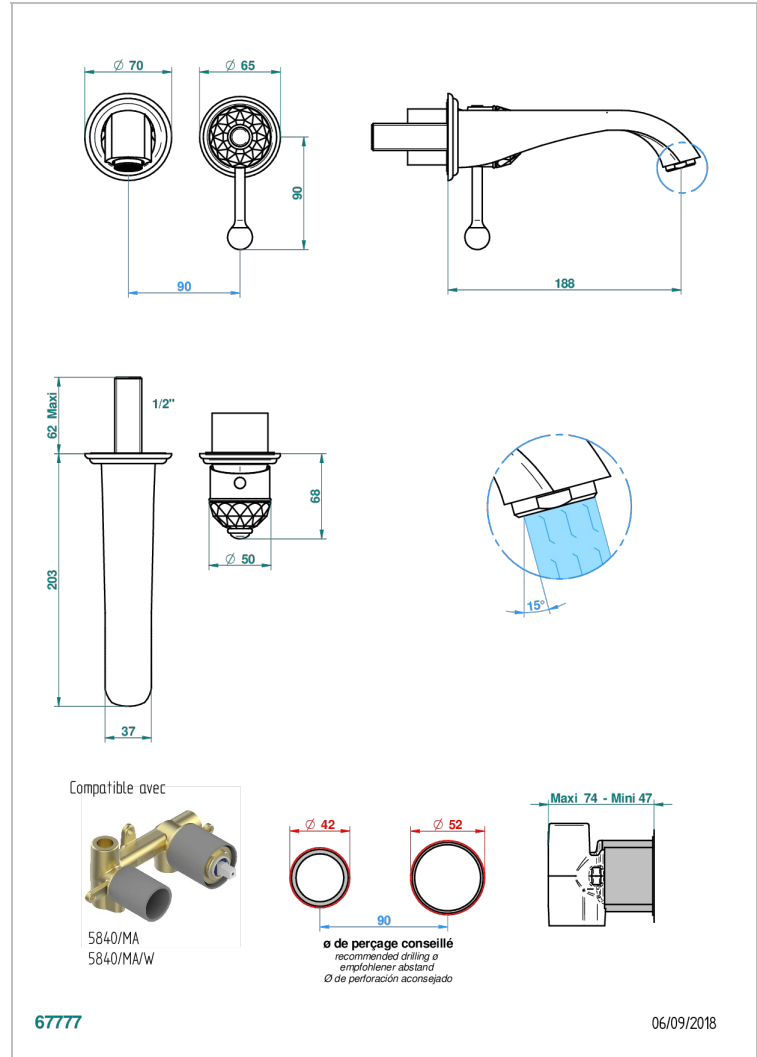

DUOMO CRYSTAL

U4F-6541B

Trim only for Built-in basin mixer with spout (two x 1/2" inlets and one 1/2" outlet), without waste

CHARACTERISTIC

- Duomo Crystal
- Trim only for Built-in basin mixer with spout (two x 1/2" inlets and one 1/2" outlet), without waste

RELATED SKU'S

- Ref. G00-5840/MA Rough parts for concealed wall-mounted mixer with 1/2" outlet

AVAILABLE FINITIONS

Antique nickel - H28
Black ceram - D30
Blush PVD - H62
Brass color PVD - H49
Brown bronze color PVD - F33
Gold color PVD - H52

Nickel color PVD - H55
Polished chrome (color finish) - A02
Polished chrome / Polished gold (color finish) - G02
Polished gold (color finish) - F01
Polished nickel - B01
Soft gold - F30

Soft matt gold - F31
Umber PVD - H66
Varnished matt antique red copper (color finish) - H07