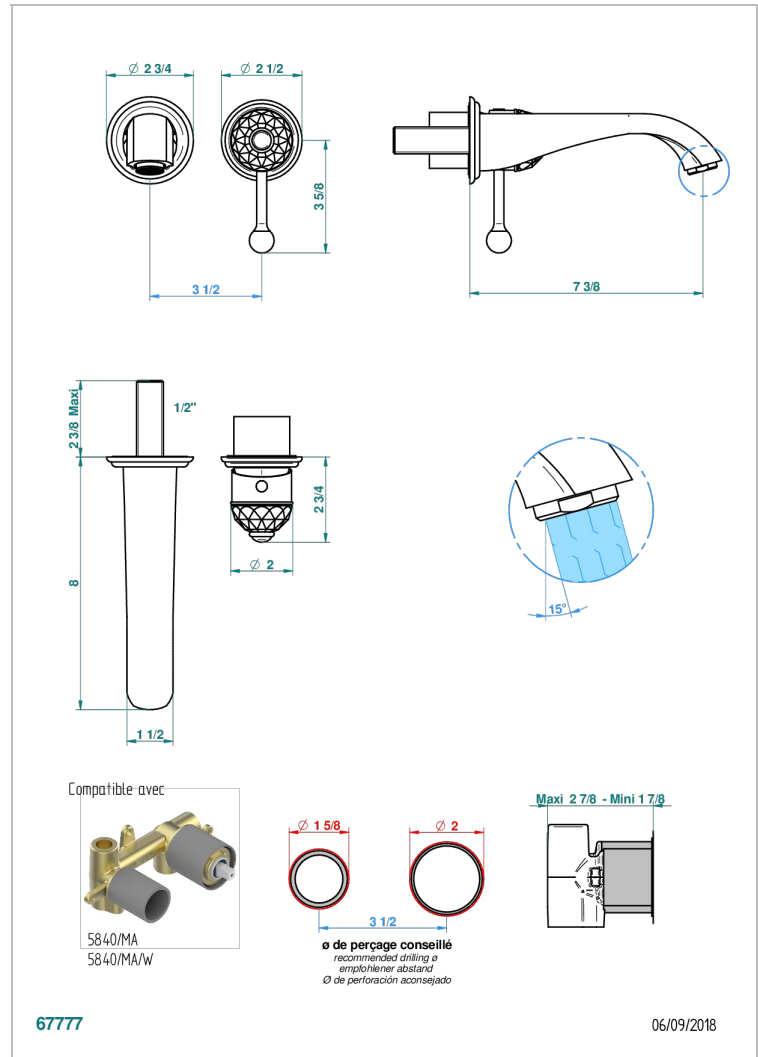

# DUOMO CRYSTAL

U4F-6541B

THG<sup>®</sup>  
PARIS

Trim only for Built-in basin mixer with spout (two x 1/2" inlets and one 1/2" outlet), without waste

## CARACTERÍSTICAS

- Duomo Crystal
- Trim only for Built-in basin mixer with spout (two x 1/2" inlets and one 1/2" outlet), without waste

## PRODUCTOS RELACIONADOS

- Ref. G00-5840/MA Parte empotrada para mezclador mural con salida hembra 1/2