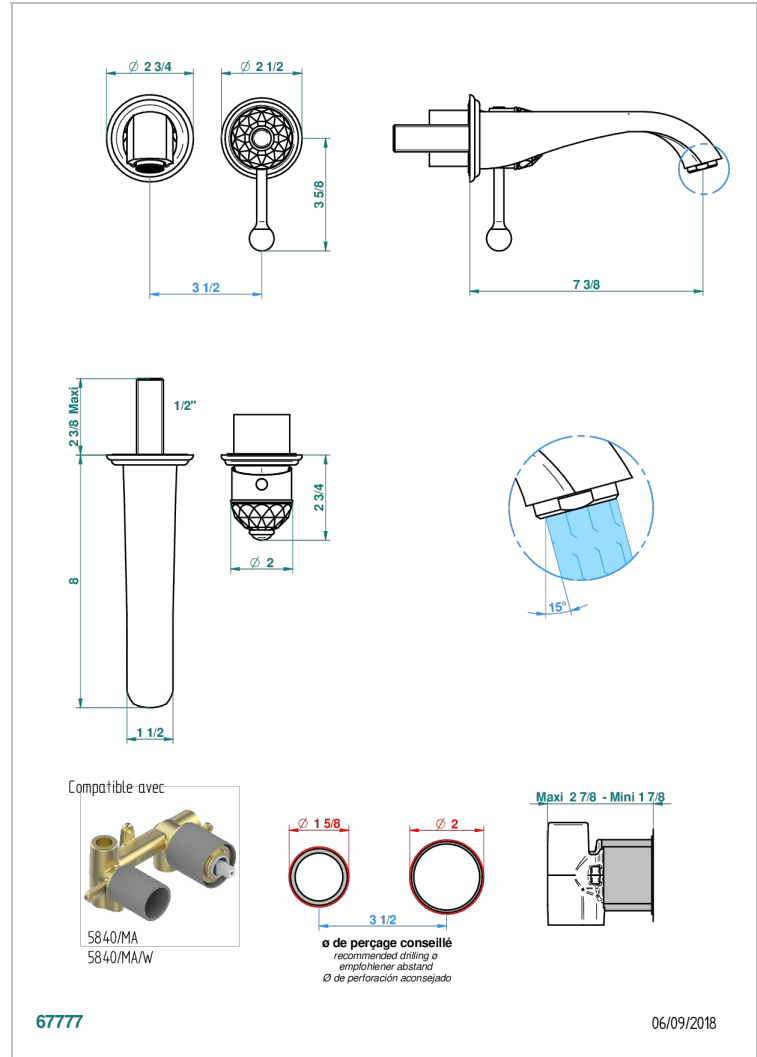

DUOMO CRYSTAL

U4F-6541B

THG
PARIS

Trim only for Built-in basin mixer with spout (two x 1/2" inlets and one 1/2" outlet), without waste

CHARACTERISTIC

- Duomo Crystal
- Trim only for Built-in basin mixer with spout (two x 1/2" inlets and one 1/2" outlet), without waste

RELATED SKU'S

- Ref. G00-5840/MA Rough parts for concealed wall-mounted mixer with 1/2" outlet

AVAILABLE FINITIONS

Antique nickel - H28
Black ceram - D30
Blush PVD - H62
Brass color PVD - H49
Brown bronze color PVD - F33
Gold color PVD - H52

Nickel color PVD - H55
Polished chrome (color finish) - A02
Polished chrome / Polished gold (color finish) - G02
Polished gold (color finish) - F01
Polished nickel - B01
Soft gold - F30

Soft matt gold - F31
Umber PVD - H66
Varnished matt antique red copper (color finish) - H07