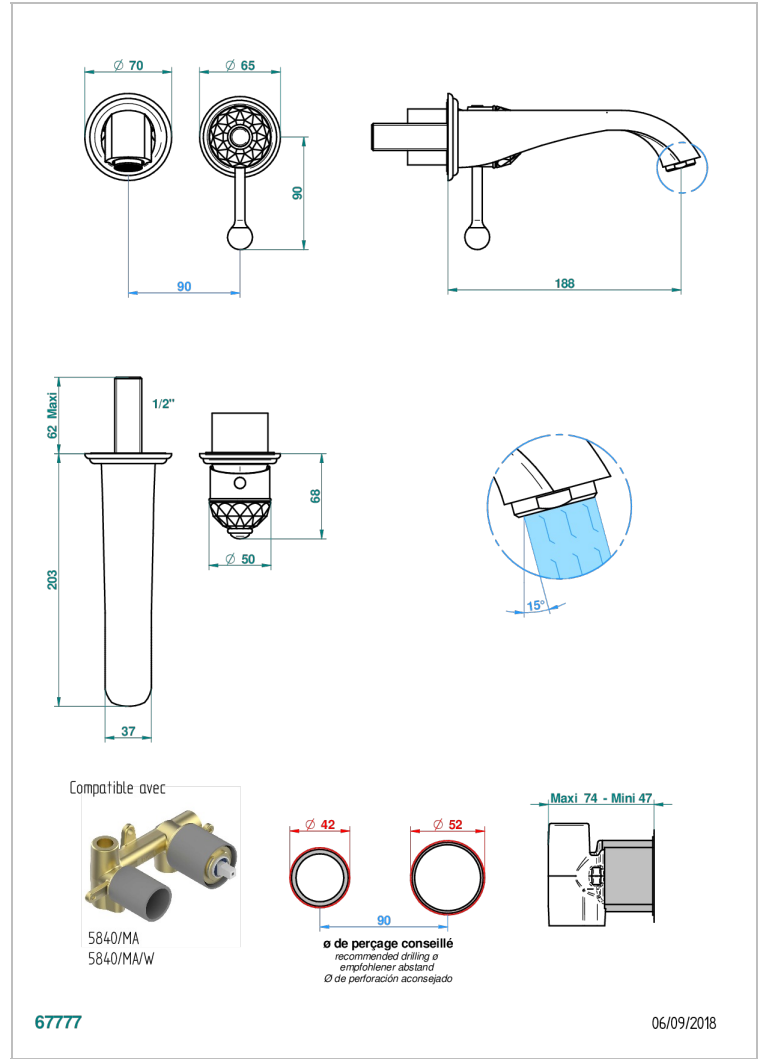

DUOMO CRYSTAL

U4F-6541B

THG[®]
PARIS

Trim only for Built-in basin mixer with spout (two x 1/2" inlets and one 1/2" outlet), without waste

CARACTERÍSTICAS

- Duomo Crystal
- Trim only for Built-in basin mixer with spout (two x 1/2" inlets and one 1/2" outlet), without waste

PRODUCTOS RELACIONADOS

- Ref. G00-5840/MA Parte empotrada para mezclador mural con salida hembra 1/2

ACABADOS DISPONIBLES

Bronce claro - D01
Cerámica negra mate - D30
Cobre viejo mate - H07
Cromo - A02
Cromo / dorado - G02
Cromo mate - C02