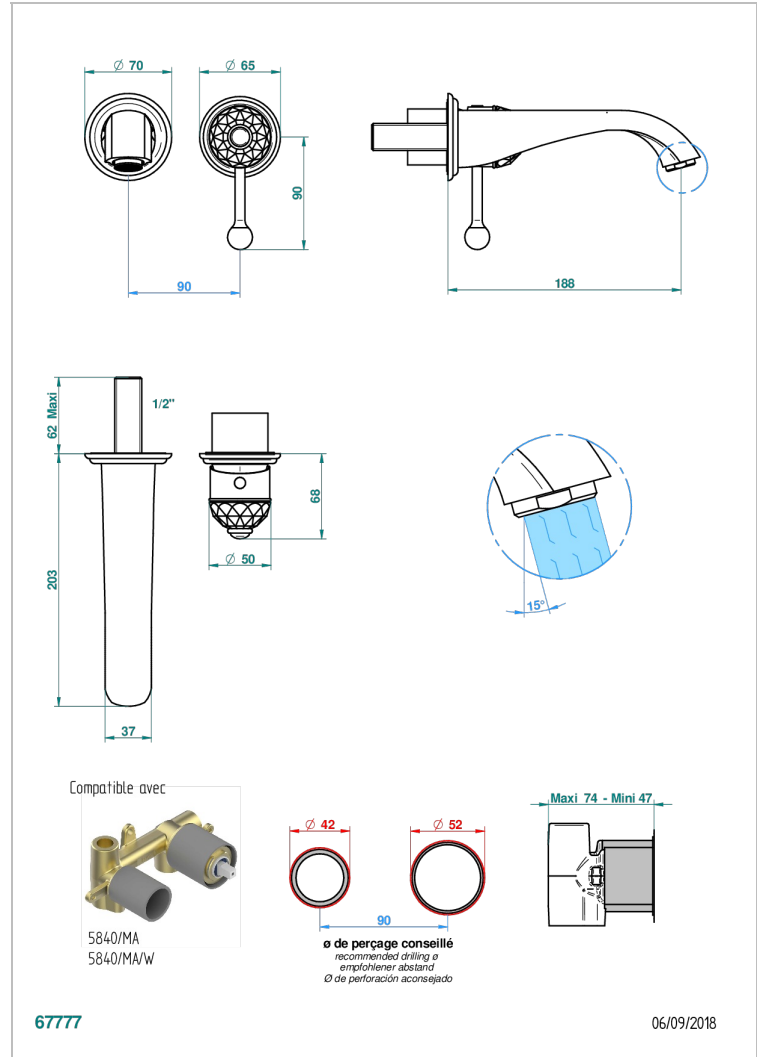

DUOMO CRYSTAL

U4F-6541B

THG[®]
PARIS

Trim only for Built-in basin mixer with spout (two x 1/2" inlets and one 1/2" outlet), without waste

CHARACTERISTIC

- Duomo Crystal
- Trim only for Built-in basin mixer with spout (two x 1/2" inlets and one 1/2" outlet), without waste

RELATED SKU'S

- Ref. G00-5840/MA Rough parts for concealed wall-mounted mixer with 1/2" outlet

AVAILABLE FINITIONS

Antique nickel - H28
Black ceram - D30
Blush PVD - H62
Brass color PVD - H49
Brown bronze color PVD - F33
Gold color PVD - H52

Nickel color PVD - H55
Polished chrome (color finish) - A02
Polished chrome / Polished gold (color finish) - G02
Polished gold (color finish) - F01
Polished nickel - B01
Soft gold - F30

Soft matt gold - F31
Umber PVD - H66
Varnished matt antique red copper (color finish) - H07