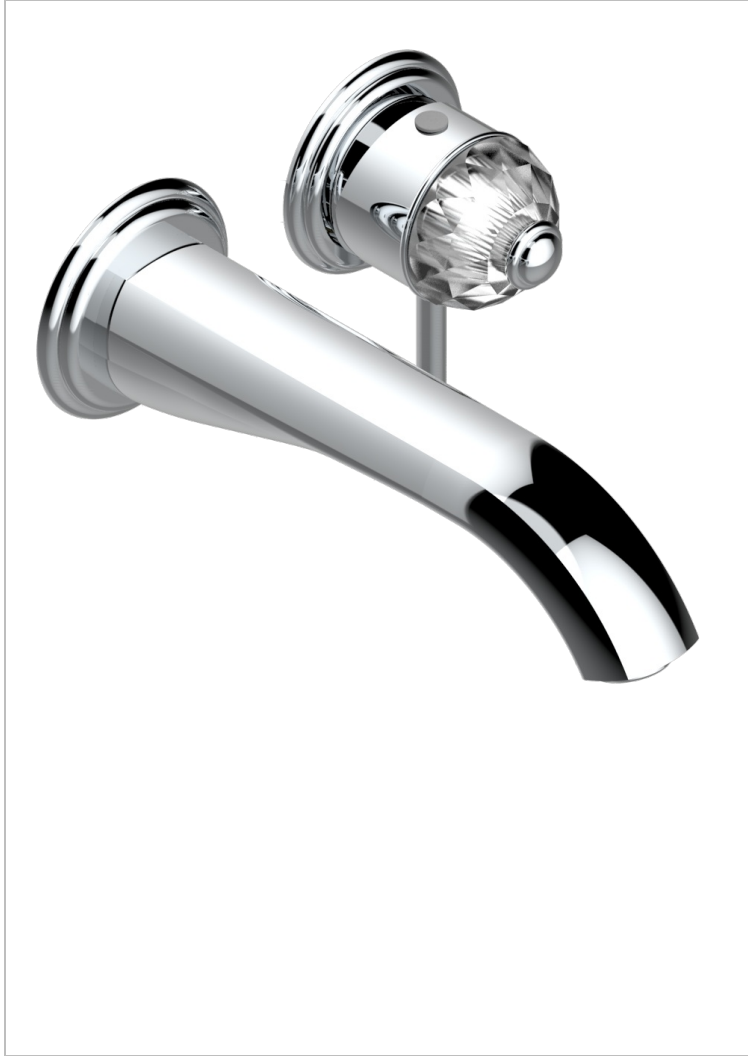

DUOMO CRYSTAL

U4F-6541B

THG[®]
PARIS

Trim only for Built-in basin mixer with spout (two x 1/2" inlets and one 1/2" outlet), without waste

特色

- Duomo Crystal
- Trim only for Built-in basin mixer with spout (two x 1/2" inlets and one 1/2" outlet), without waste

相关的SKU

- Ref. G00-5840/MA 卫浴套装, 含: 入墙式弯管出水管, 1米25强化软管, 触控式花洒和托勾, 美国标准

可选饰面

Black ceram - D30
Blush PVD - H62
Graphite PVD - H64
Matt Umber PVD - H67
Matt blush PVD - H60
Matt graphite PVD - H65

PVD哑光棕铜 - F34
PVD哑光金 - H53
PVD哑光铜 - H50
PVD哑光镍 - H56
PVD抛光铜 - H49
PVD棕铜 - F33

PVD金色 - H52
PVD镍 - H55
Umber PVD - H66
哑光复古铜 - H07
哑光浅金 - F31
哑光金 - F07

哑光铬 - C02
哑光镍 - C01
复古镍 - H28
抛光金 (24K金) - F01
抛光铬 - A02
抛光铬/抛光金 - G02

抛光镍 - B01
浅金 - F30
漆面铜 - D01

06/09/2018