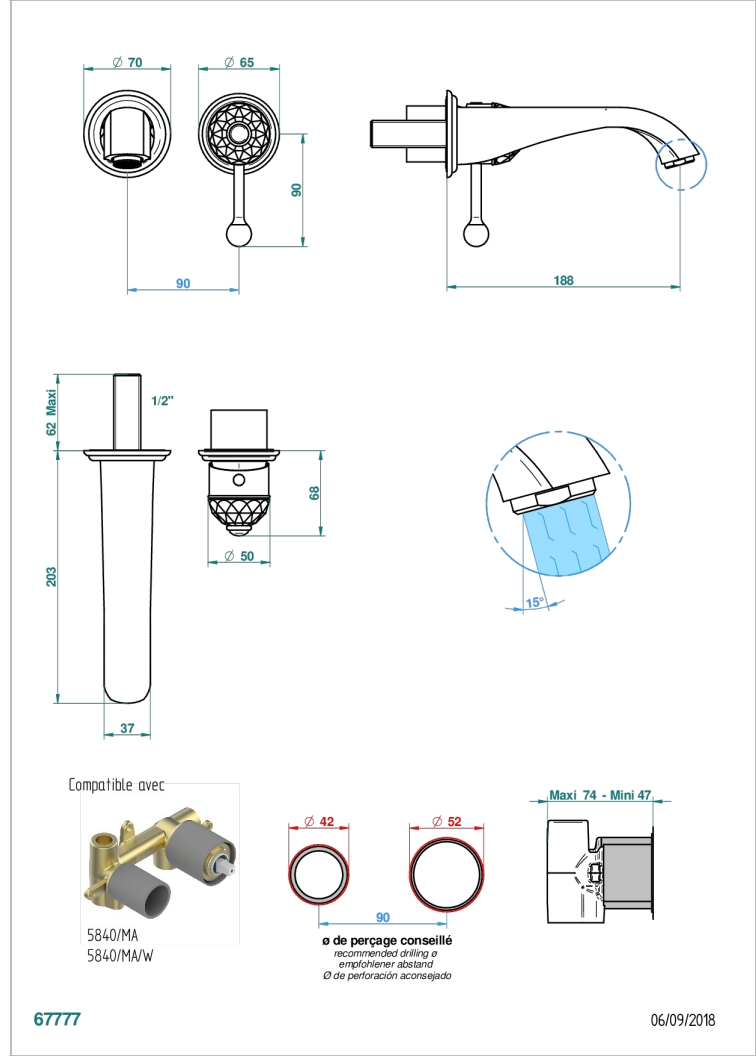

DUOMO CRYSTAL

U4F-6541B

THG[®]
PARIS

Trim only for Built-in basin mixer with spout (two x 1/2" inlets and one 1/2" outlet), without waste

特色

- Duomo Crystal
- Trim only for Built-in basin mixer with spout (two x 1/2" inlets and one 1/2" outlet), without waste

相关的SKU

- Ref. G00-5840/MA 卫浴套装, 含: 入墙式弯管出水管, 1米25强化软管, 触控式花洒和托勾, 美国标准

可选饰面

Black ceram - D30
Blush PVD - H62
Graphite PVD - H64
Matt Umber PVD - H67
Matt blush PVD - H60
Matt graphite PVD - H65

PVD哑光棕铜 - F34
PVD哑光金 - H53
PVD哑光铜 - H50
PVD哑光镍 - H56
PVD抛光铜 - H49
PVD棕铜 - F33