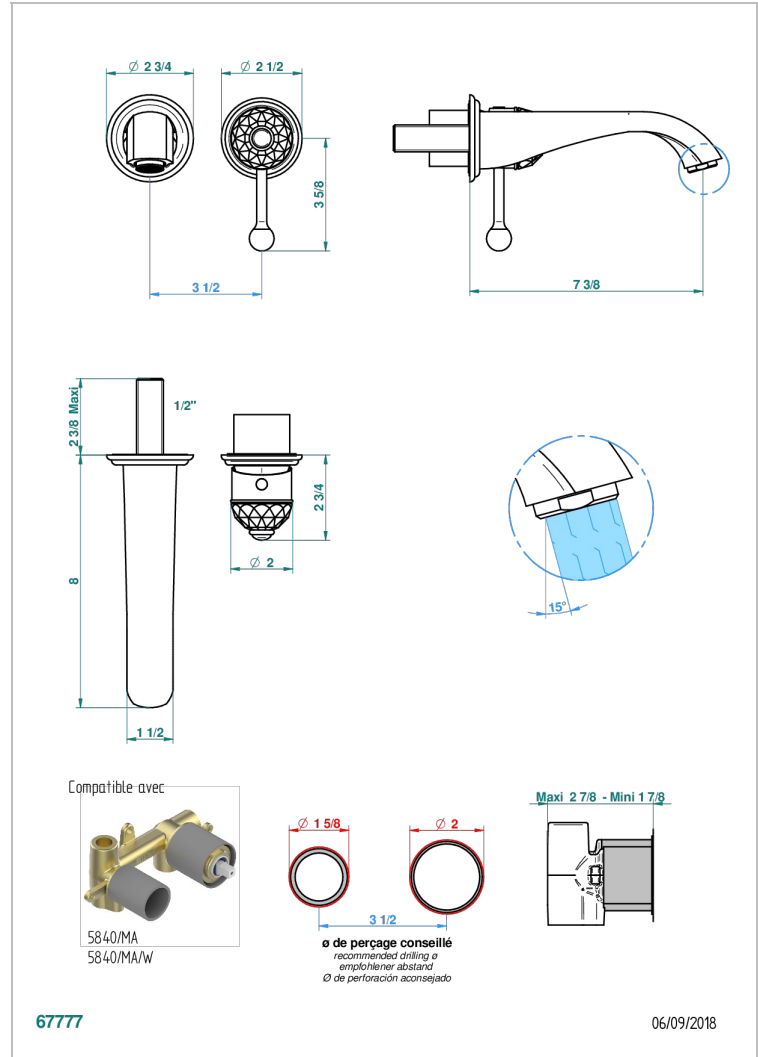

DUOMO CRYSTAL

U4F-6541B

THG[®]
PARIS

Trim only for Built-in basin mixer with spout (two x 1/2" inlets and one 1/2" outlet), without waste

CARACTERÍSTICAS

- Duomo Crystal
- Trim only for Built-in basin mixer with spout (two x 1/2" inlets and one 1/2" outlet), without waste

PRODUCTOS RELACIONADOS

- Ref. G00-5840/MA Parte empotrada para mezclador mural con salida hembra 1/2

ACABADOS DISPONIBLES

Bronce claro - D01
Cerámica negra mate - D30
Cobre viejo mate - H07
Cromo - A02
Cromo / dorado - G02
Cromo mate - C02