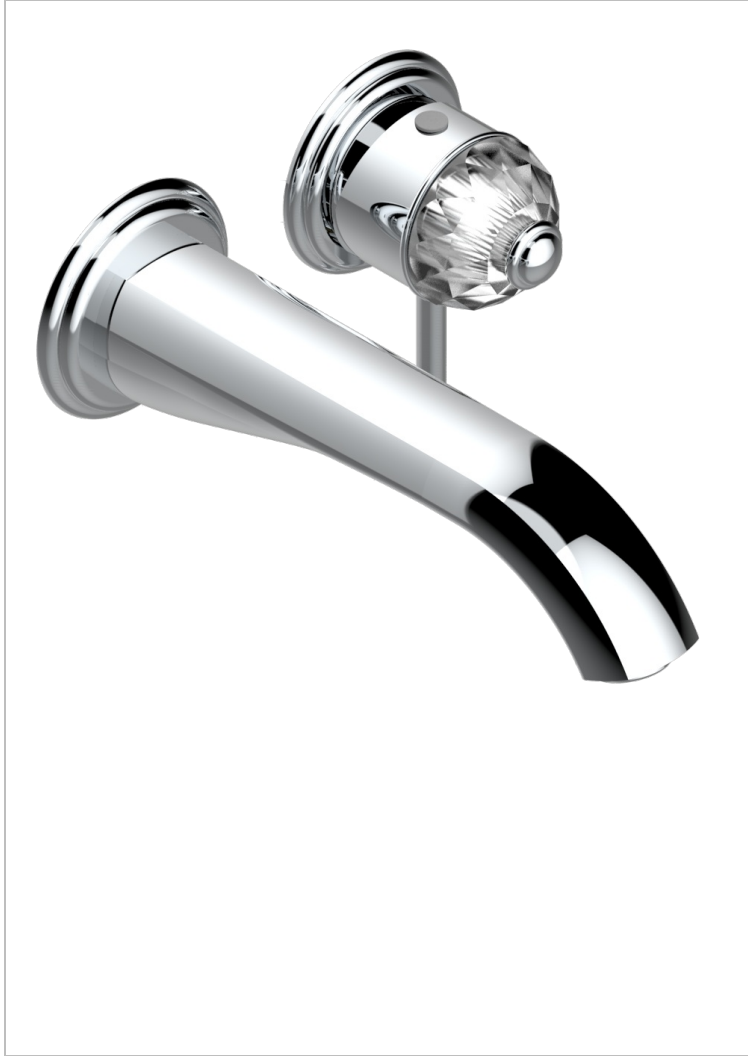

DUOMO CRYSTAL

U4F-6541B

THG
PARIS

Trim only for Built-in basin mixer with spout (two x 1/2" inlets and one 1/2" outlet), without waste

CHARACTERISTIC

- Duomo Crystal
- Trim only for Built-in basin mixer with spout (two x 1/2" inlets and one 1/2" outlet), without waste

RELATED SKU'S

- Ref. G00-5840/MA Rough parts for concealed wall-mounted mixer with 1/2" outlet

AVAILABLE FINITIONS

Antique nickel - H28
Black ceram - D30
Blush PVD - H62
Brass color PVD - H49
Brown bronze color PVD - F33
Gold color PVD - H52

Nickel color PVD - H55
Polished chrome (color finish) - A02
Polished chrome / Polished gold (color finish) - G02
Polished gold (color finish) - F01
Polished nickel - B01
Soft gold - F30

Soft matt gold - F31
Umber PVD - H66
Varnished matt antique red copper (color finish) - H07