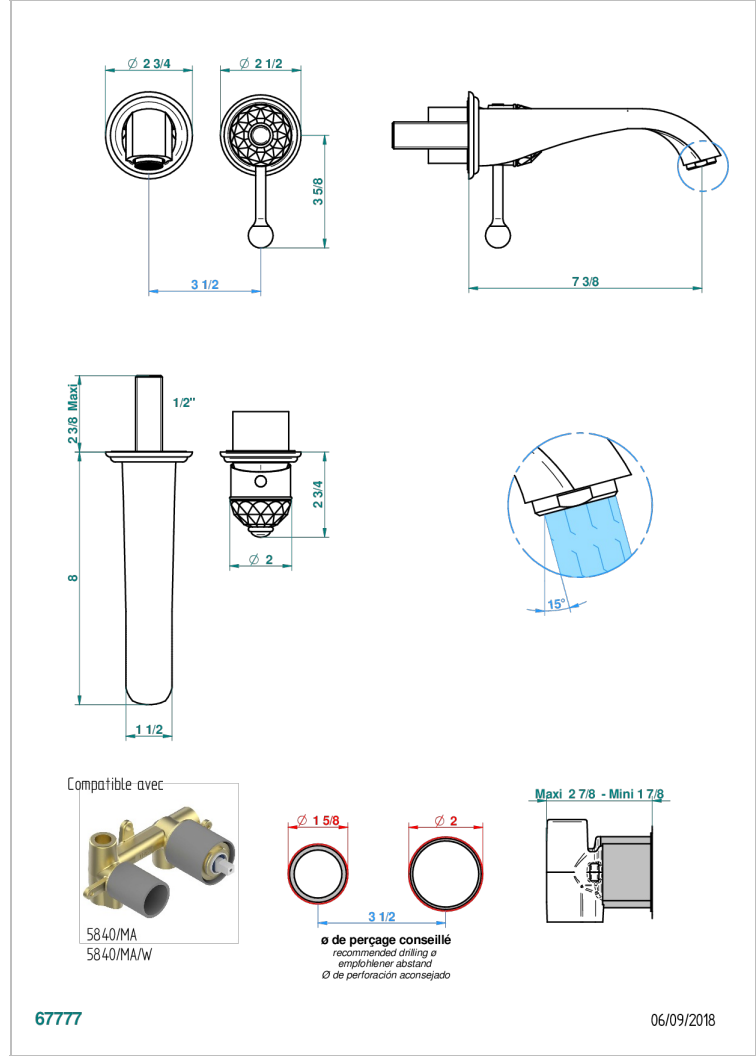

DUOMO CRYSTAL

U4F-6541B

THG
PARIS

Trim only for Built-in basin mixer with spout (two x 1/2" inlets and one 1/2" outlet), without waste

CHARACTERISTIC

- Duomo Crystal
- Trim only for Built-in basin mixer with spout (two x 1/2" inlets and one 1/2" outlet), without waste

RELATED SKU'S

- Ref. G00-5840/MA Rough parts for concealed wall-mounted mixer with 1/2" outlet

AVAILABLE FINITIONS

Antique nickel - H28
Black ceram - D30
Blush PVD - H62
Brass color PVD - H49
Brown bronze color PVD - F33
Gold color PVD - H52

Nickel color PVD - H55
Polished chrome (color finish) - A02
Polished chrome / Polished gold (color finish) - G02
Polished gold (color finish) - F01
Polished nickel - B01
Soft gold - F30

Soft matt gold - F31
Umber PVD - H66
Varnished matt antique red copper (color finish) - H07