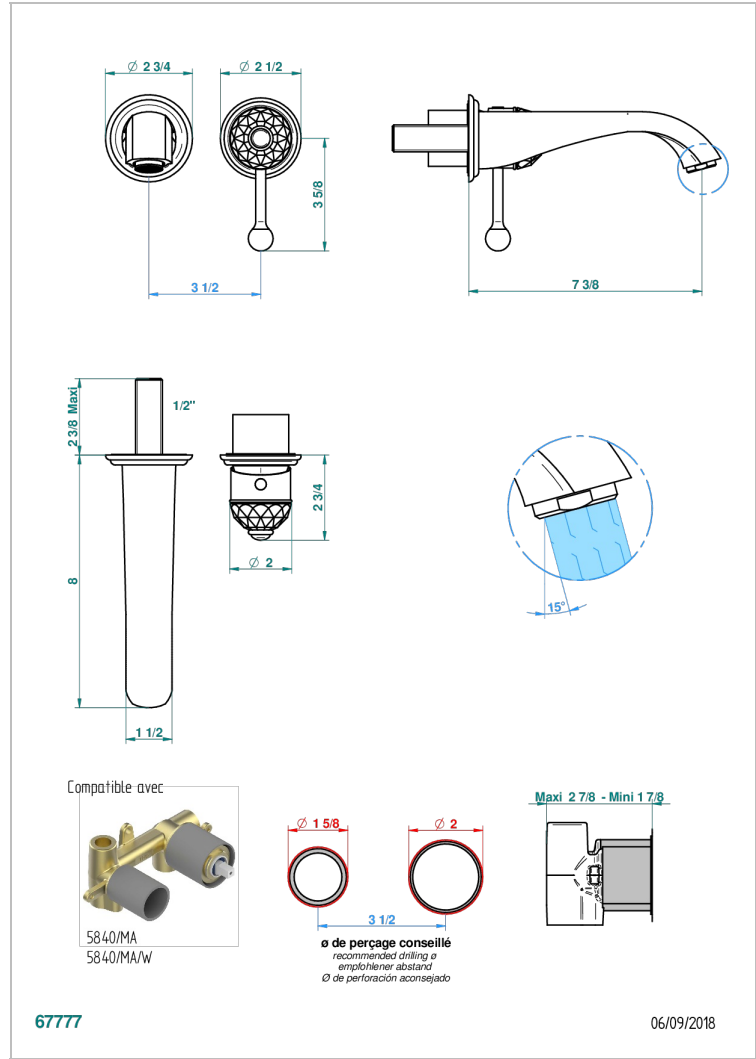

DUOMO CRYSTAL

U4F-6541B

THG
PARIS

Trim only for Built-in basin mixer with spout (two x 1/2" inlets and one 1/2" outlet), without waste

特色

- Duomo Crystal
- Trim only for Built-in basin mixer with spout (two x 1/2" inlets and one 1/2" outlet), without waste

相关的SKU

- Ref. G00-5840/MA 卫浴套装，含：入墙式弯管出水管，1米25强化软管，触控式花洒和托勾，美国标准

可选饰面

Black ceram - D30
Blush PVD - H62
Graphite PVD - H64
Matt Umber PVD - H67
Matt blush PVD - H60
Matt graphite PVD - H65

PVD哑光棕铜 - F34
PVD哑光金 - H53
PVD哑光铜 - H50
PVD哑光镍 - H56
PVD抛光铜 - H49
PVD棕铜 - F33