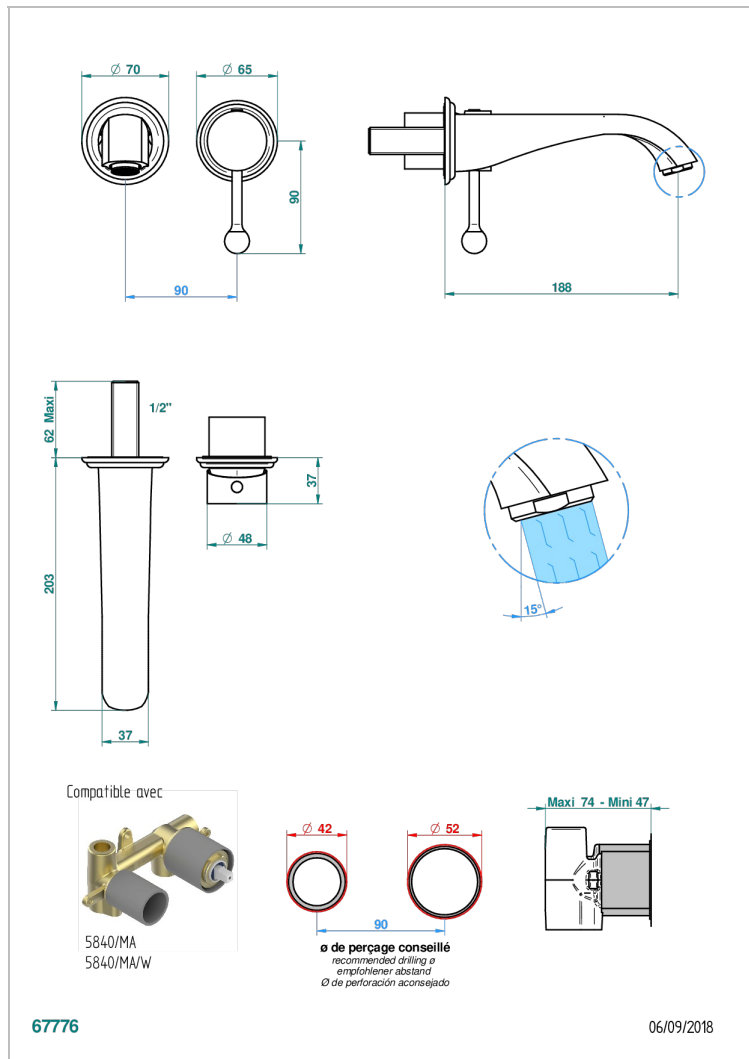

# PETALE DE CRISTAL - CLEAR CRYSTAL FINE GOLD THREAD

U6E-6541B

Trim only for Built-in basin mixer with spout (two x 1/2" inlets and one 1/2" outlet), without waste

## CHARACTERISTIC

- Pétale de Cristal - Clear crystal fine gold thread
- Trim only for Built-in basin mixer with spout (two x 1/2" inlets and one 1/2" outlet), without waste

## RELATED SKU'S

- Ref. G00-5840/MAUS Rough parts for concealed wall-mounted mixer with 1/2" outlet