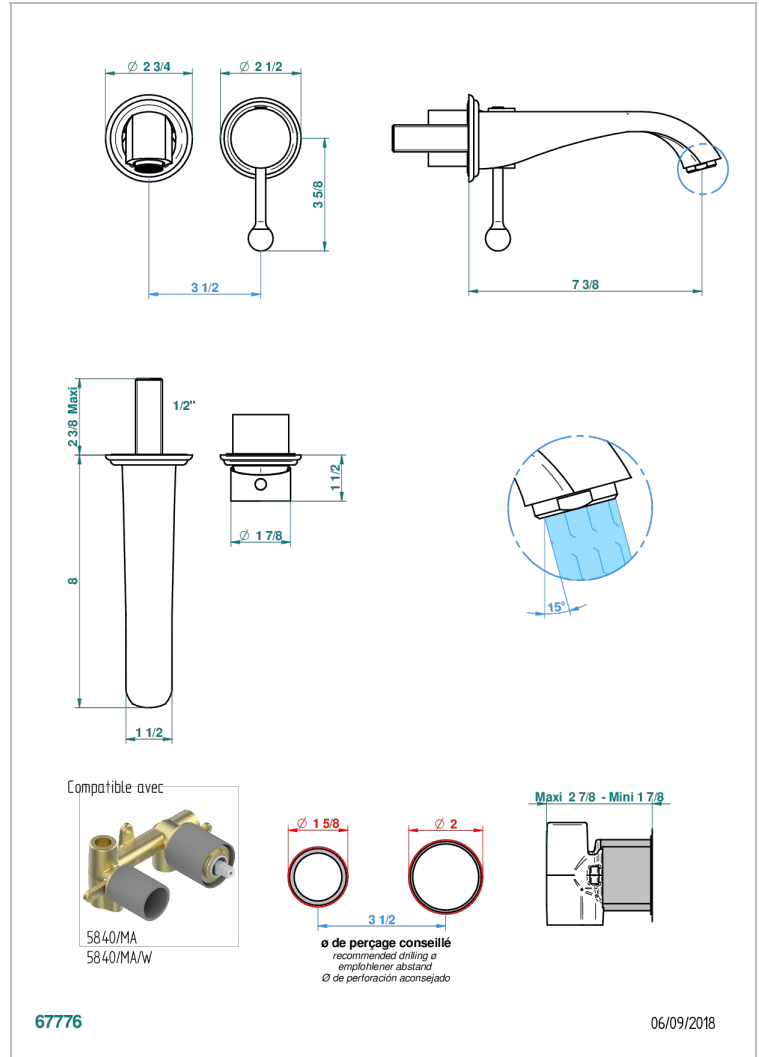

PETALE DE CRISTAL CLAIR LISERE DORE

U6E-6541B

THG[®]
PARIS

Trim only for Built-in basin mixer with spout (two x 1/2" inlets and one 1/2" outlet), without waste

CARACTERÍSTICAS

- Pétale de Cristal clair liseré doré
- Trim only for Built-in basin mixer with spout (two x 1/2" inlets and one 1/2" outlet), without waste

PRODUCTOS RELACIONADOS

- Ref. G00-5840/MAUS Rough parts for concealed wall-mounted mixer with 1/2" outlet

ACABADOS DISPONIBLES

Bronce claro - D01
Cerámica negra mate - D30
Cobre viejo mate - H07
Cromo - A02
Cromo / dorado - G02
Cromo mate - C02