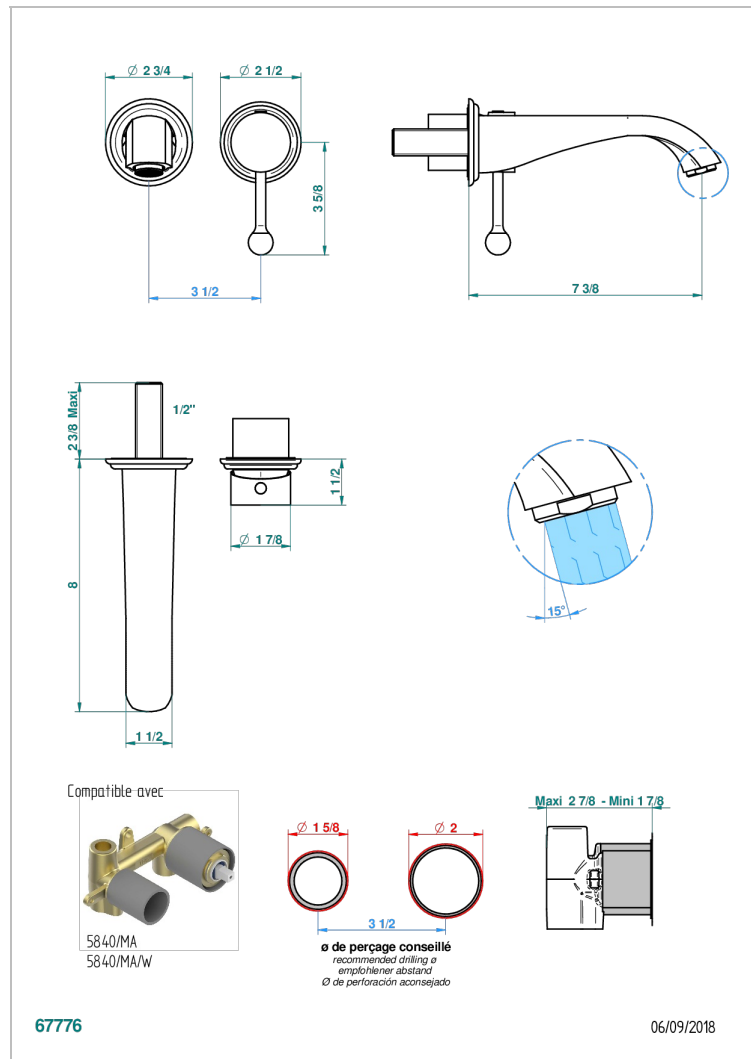

PETALE DE CRISTAL - CLEAR CRYSTAL FINE GOLD THREAD

U6E-6541B

Trim only for Built-in basin mixer with spout (two x 1/2" inlets and one 1/2" outlet), without waste

CHARACTERISTIC

- Pétale de Cristal - Clear crystal fine gold thread
- Trim only for Built-in basin mixer with spout (two x 1/2" inlets and one 1/2" outlet), without waste

RELATED SKU'S

- Ref. G00-5840/MAUS Rough parts for concealed wall-mounted mixer with 1/2" outlet

AVAILABLE FINITIONS

Black ceram - D30
Blush PVD - H62
Brass color PVD - H49
Brown bronze color PVD - F33
Chrome polished - A02
Chrome polished / gold polished - G02