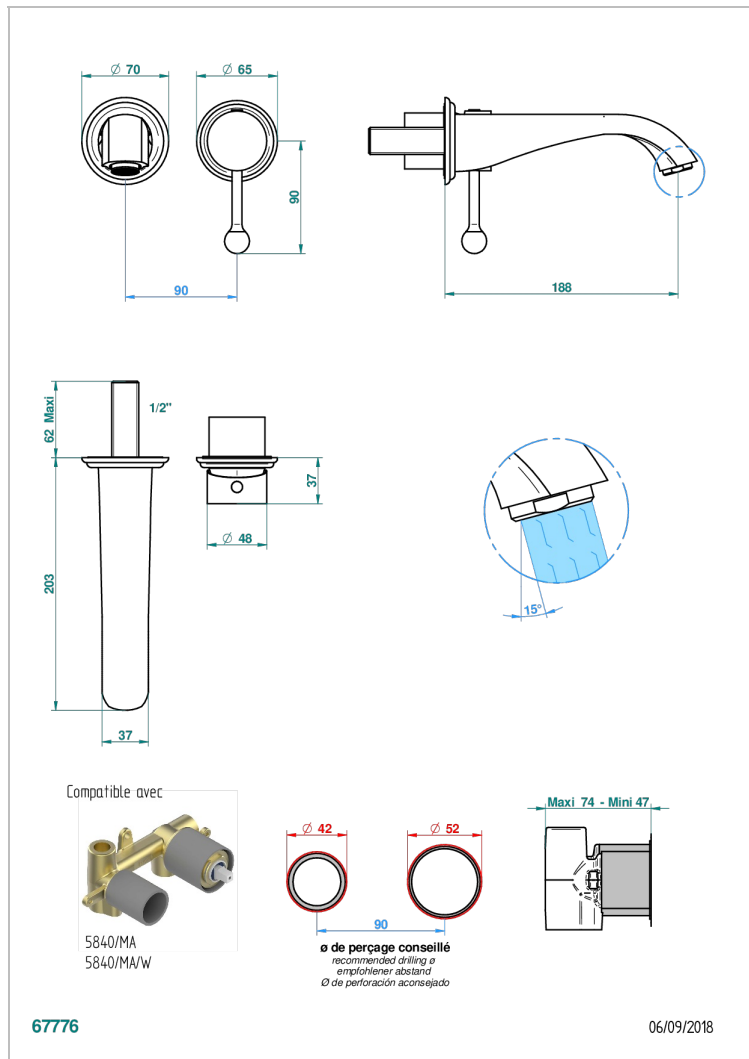

PETALE DE CRISTAL - CLEAR CRYSTAL FINE GOLD THREAD

U6E-6541B

Trim only for Built-in basin mixer with spout (two x 1/2" inlets and one 1/2" outlet), without waste

CHARACTERISTIC

- Pétale de Cristal - Clear crystal fine gold thread
- Trim only for Built-in basin mixer with spout (two x 1/2" inlets and one 1/2" outlet), without waste

RELATED SKU'S

- Ref. G00-5840/MA/W Rough parts for concealed wall-mounted mixer with 1/2" outlet, for WC douche - WRAS approved

AVAILABLE FINITIONS

Antique nickel - H28
Black ceram - D30
Blush PVD - H62
Brass color PVD - H49
Brown bronze color PVD - F33
Gold color PVD - H52