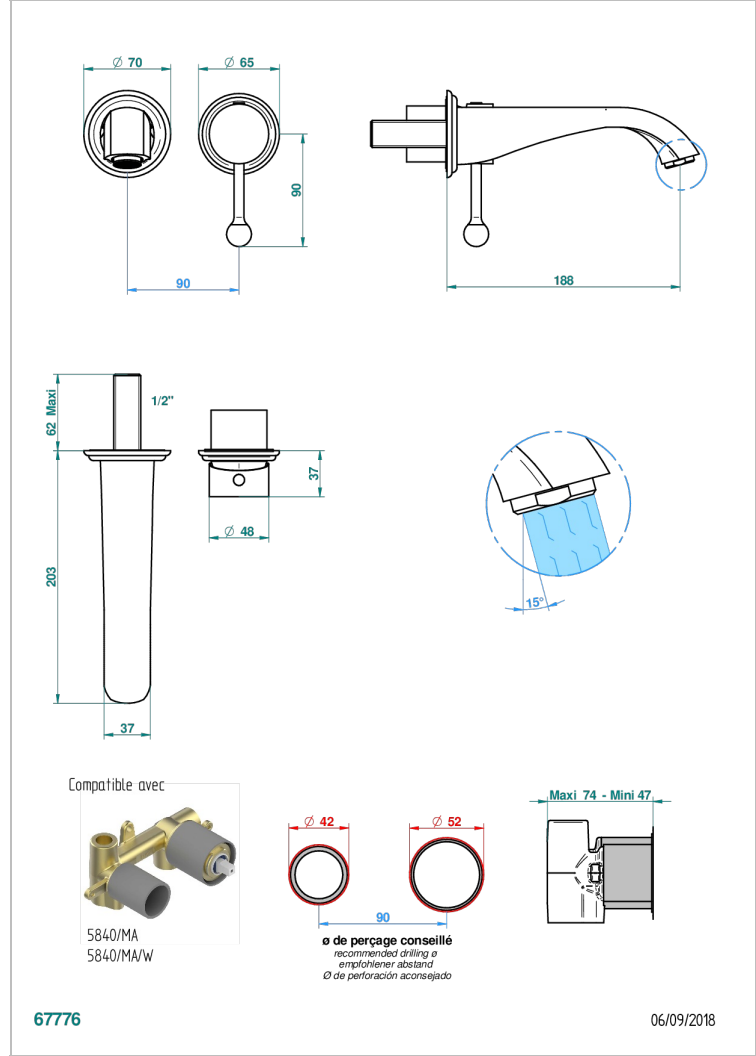

# PETALE DE CRISTAL CLAIR LISERE DORE

U6E-6541B

THG<sup>®</sup>  
PARIS

Trim only for Built-in basin mixer with spout (two x 1/2" inlets and one 1/2" outlet), without waste

## CARACTERÍSTICAS

- Pétale de Cristal clair liseré doré
- Trim only for Built-in basin mixer with spout (two x 1/2" inlets and one 1/2" outlet), without waste

## PRODUCTOS RELACIONADOS

- Ref. G00-5840/MA Parte empotrada para mezclador mural con salida hembra 1/2