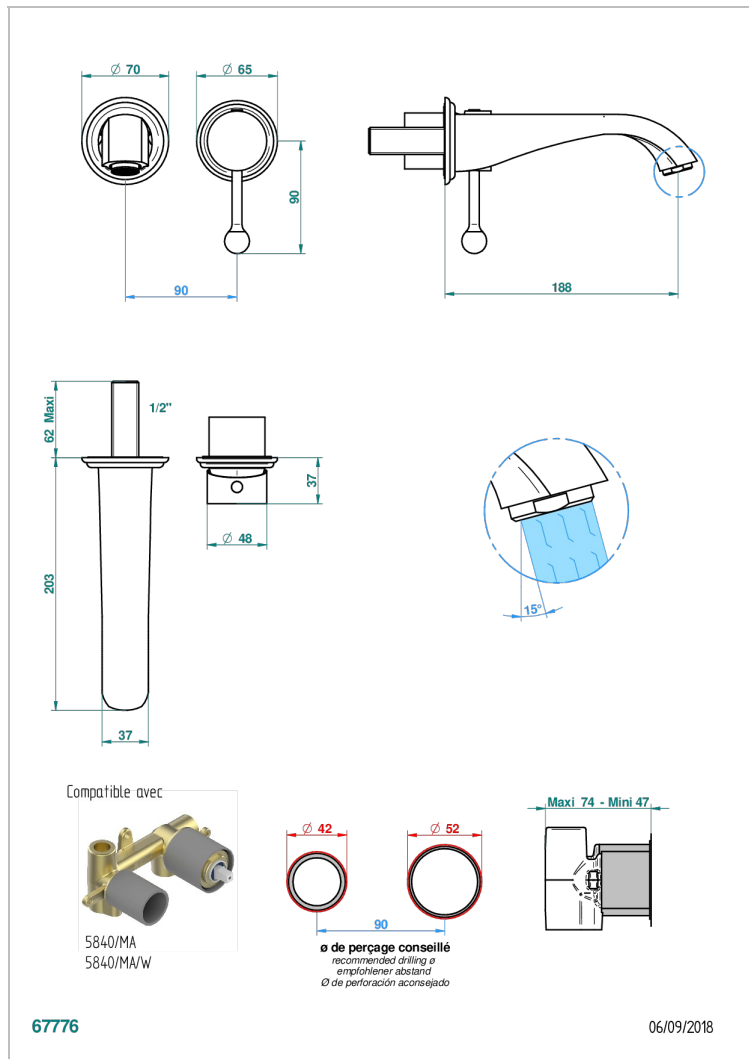

PETALE DE CRISTAL - CLEAR CRYSTAL FINE GOLD THREAD

U6E-6541B

Trim only for Built-in basin mixer with spout (two x 1/2" inlets and one 1/2" outlet), without waste

CHARACTERISTIC

- Pétale de Cristal - Clear crystal fine gold thread
- Trim only for Built-in basin mixer with spout (two x 1/2" inlets and one 1/2" outlet), without waste

RELATED SKU'S

- Ref. G00-5840/MA Rough parts for concealed wall-mounted mixer with 1/2" outlet

AVAILABLE FINITIONS

Antique nickel - H28
Black ceram - D30
Blush PVD - H62
Brass color PVD - H49
Brown bronze color PVD - F33
Gold color PVD - H52