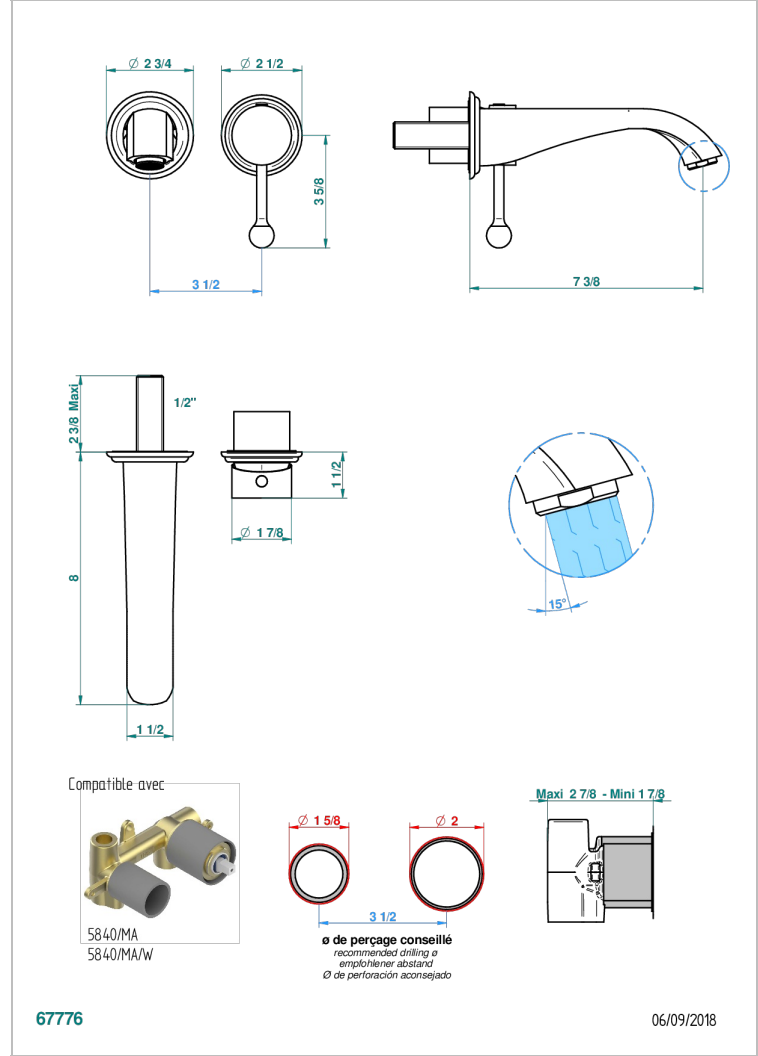

# PETALE DE CRISTAL - CLEAR CRYSTAL FINE GOLD THREAD

U6E-6541B

Trim only for Built-in basin mixer with spout (two x 1/2" inlets and one 1/2" outlet), without waste

## CHARACTERISTIC

- Pétales de Cristal - Clear crystal fine gold thread
- Trim only for Built-in basin mixer with spout (two x 1/2" inlets and one 1/2" outlet), without waste

## RELATED SKU'S

- Ref. G00-5840/MA Rough parts for concealed wall-mounted mixer with 1/2" outlet