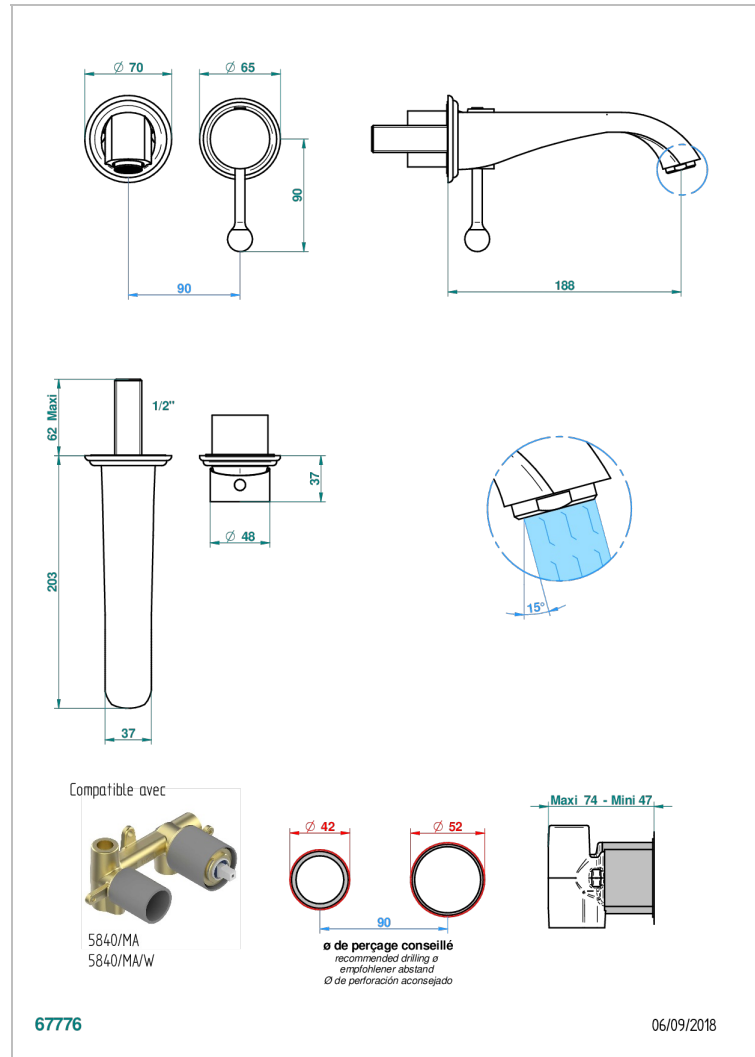

PETALE DE CRISTAL - CRISTAL NEGRO

U6D-6541B

THG
PARIS

Trim only for Built-in basin mixer with spout (two x 1/2" inlets and one 1/2" outlet), without waste

CARACTERÍSTICAS

- Pétale de Cristal - cristal negro
- Trim only for Built-in basin mixer with spout (two x 1/2" inlets and one 1/2" outlet), without waste

PRODUCTOS RELACIONADOS

- Ref. G00-5840/MAUS Rough parts for concealed wall-mounted mixer with 1/2" outlet

ACABADOS DISPONIBLES

Bronce claro - D01
Cerámica negra mate - D30
Cobre viejo mate - H07
Cromo - A02
Cromo / dorado - G02
Cromo mate - C02