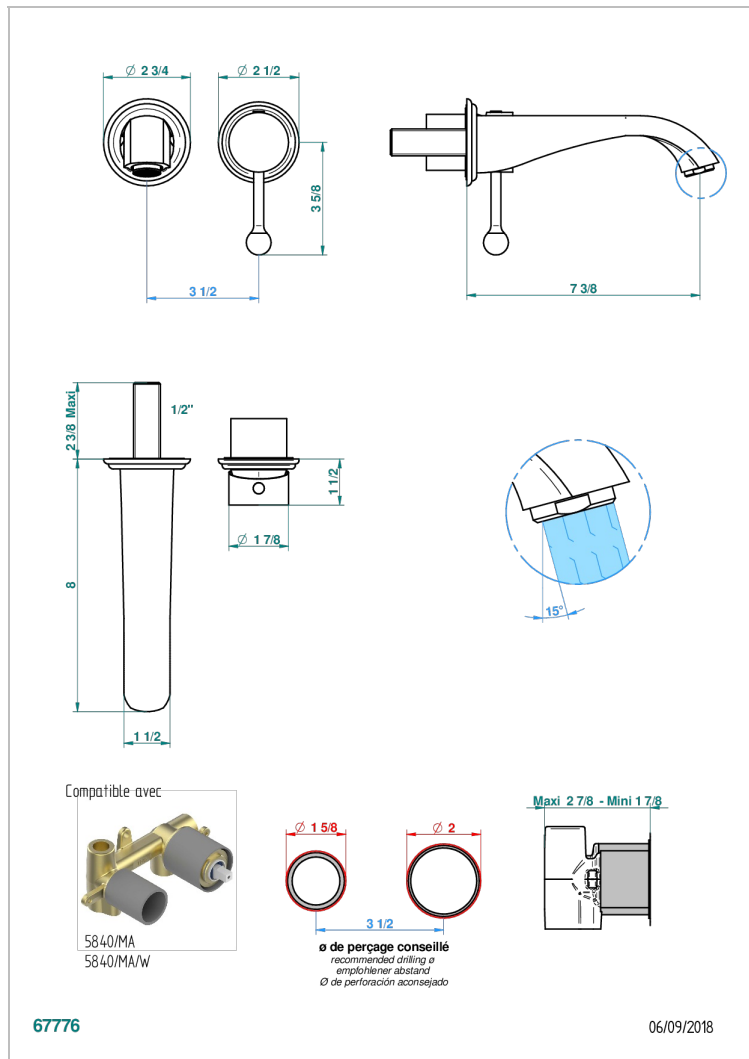

PETALE DE CRISTAL - CRISTAL NEGRO

U6D-6541B

Trim only for Built-in basin mixer with spout (two x 1/2" inlets and one 1/2" outlet), without waste

CARACTERÍSTICAS

- Pétale de Cristal - cristal negro
- Trim only for Built-in basin mixer with spout (two x 1/2" inlets and one 1/2" outlet), without waste

PRODUCTOS RELACIONADOS

- Ref. G00-5840/MAUS Rough parts for concealed wall-mounted mixer with 1/2" outlet

ACABADOS DISPONIBLES

Bronce claro - D01
Cerámica negra mate - D30
Cobre viejo mate - H07
Cromo - A02
Cromo / dorado - G02
Cromo mate - C02