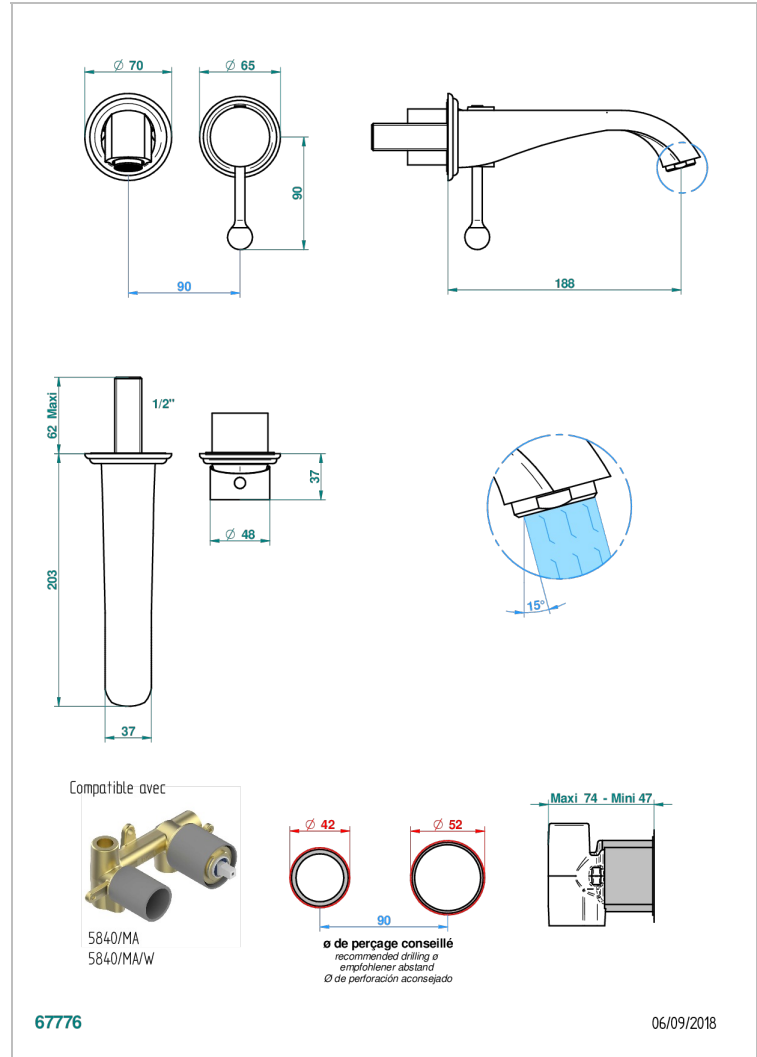

# PETALE DE CRISTAL - BLACK CRYSTAL

U6D-6541B

Trim only for Built-in basin mixer with spout (two x 1/2" inlets and one 1/2" outlet), without waste

## CHARACTERISTIC

- Pétale de Cristal - Black crystal
- Trim only for Built-in basin mixer with spout (two x 1/2" inlets and one 1/2" outlet), without waste

## RELATED SKU'S

- Ref. G00-5840/MA/W Rough parts for concealed wall-mounted mixer with 1/2" outlet, for WC douche - WRAS approved