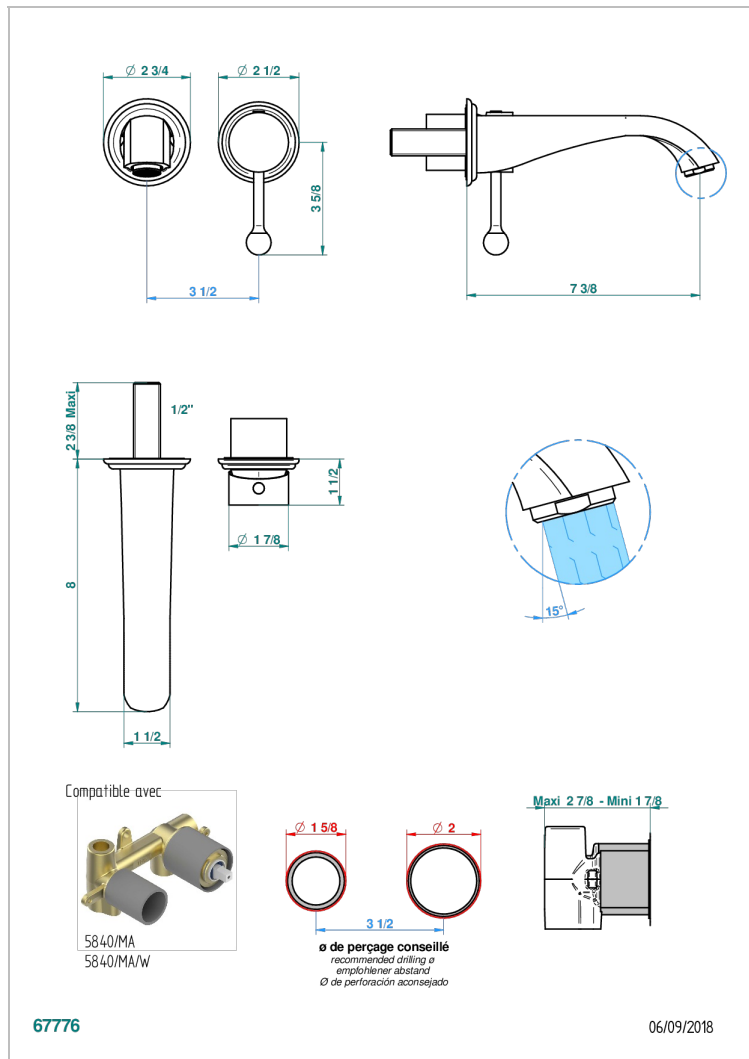

PETALE DE CRISTAL - BLACK CRYSTAL

U6D-6541B

Trim only for Built-in basin mixer with spout (two x 1/2" inlets and one 1/2" outlet), without waste

CHARACTERISTIC

- Pétale de Cristal - Black crystal
- Trim only for Built-in basin mixer with spout (two x 1/2" inlets and one 1/2" outlet), without waste

RELATED SKU'S

- Ref. G00-5840/MA/W Rough parts for concealed wall-mounted mixer with 1/2" outlet, for WC douche - WRAS approved

AVAILABLE FINITIONS

Antique nickel - H28
Black ceram - D30
Blush PVD - H62
Brass color PVD - H49
Brown bronze color PVD - F33
Gold color PVD - H52