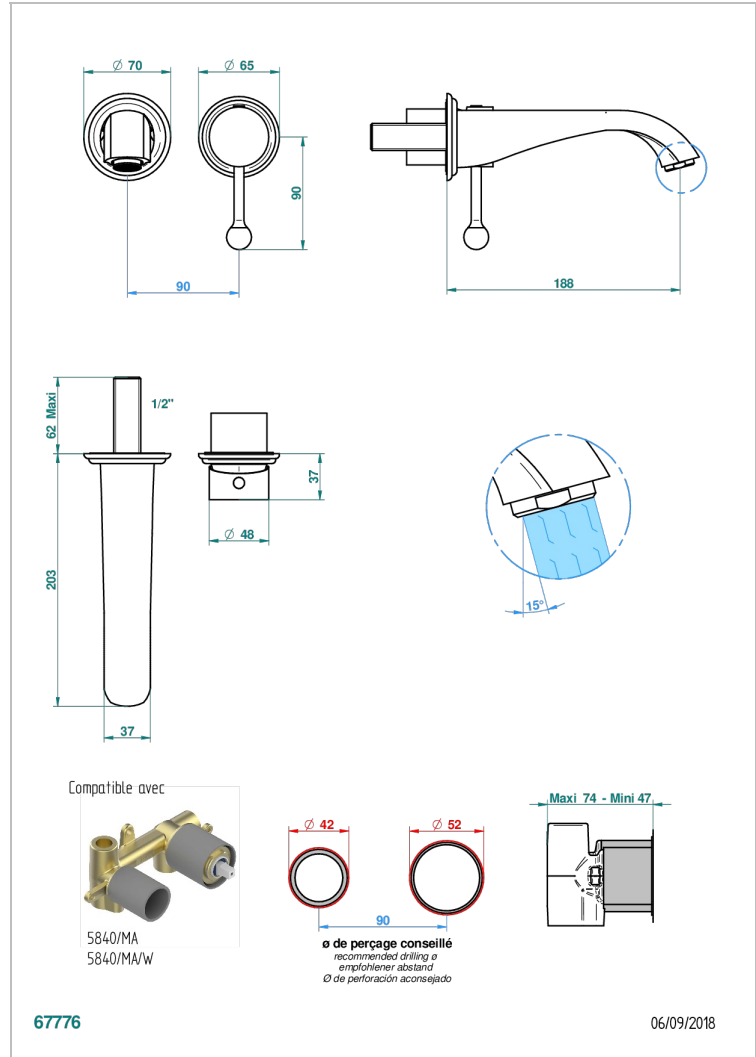

PETALE DE CRISTAL - CRISTAL NEGRO

U6D-6541B

THG[®]
PARIS

Trim only for Built-in basin mixer with spout (two x 1/2" inlets and one 1/2" outlet), without waste

CARACTERÍSTICAS

- Pétale de Cristal - cristal negro
- Trim only for Built-in basin mixer with spout (two x 1/2" inlets and one 1/2" outlet), without waste

PRODUCTOS RELACIONADOS

- Ref. G00-5840/MA Parte empotrada para mezclador mural con salida hembra 1/2

ACABADOS DISPONIBLES

Bronce claro - D01
Cerámica negra mate - D30
Cobre viejo mate - H07
Cromo - A02
Cromo / dorado - G02
Cromo mate - C02