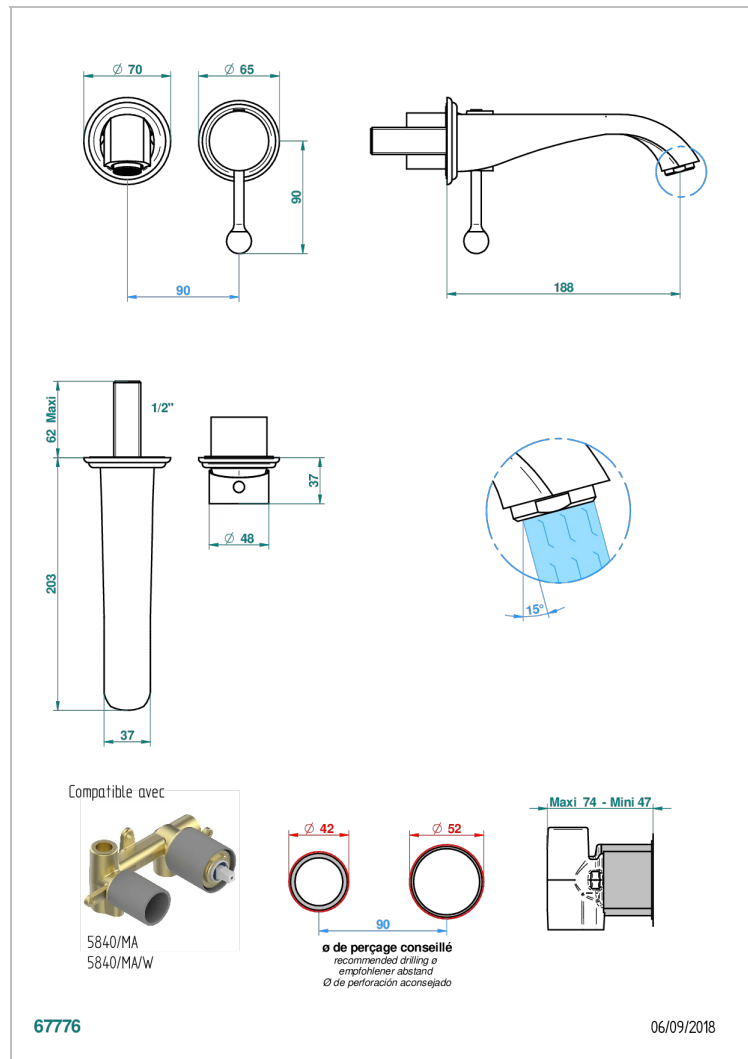

# PETALE DE CRISTAL - BLACK CRYSTAL

U6D-6541B

Trim only for Built-in basin mixer with spout (two x 1/2" inlets and one 1/2" outlet), without waste

## CHARACTERISTIC

- Pétale de Cristal - Black crystal
- Trim only for Built-in basin mixer with spout (two x 1/2" inlets and one 1/2" outlet), without waste

## RELATED SKU'S

- Ref. G00-5840/MA Rough parts for concealed wall-mounted mixer with 1/2" outlet