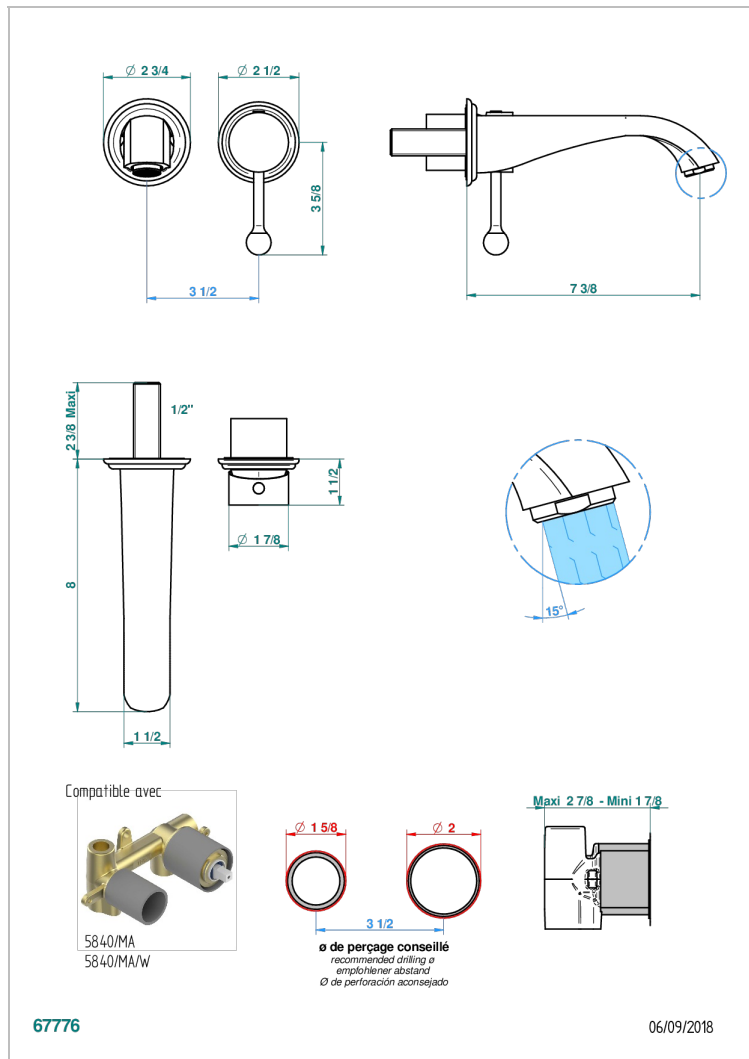

PETALE DE CRISTAL - BLACK CRYSTAL

U6D-6541B

Trim only for Built-in basin mixer with spout (two x 1/2" inlets and one 1/2" outlet), without waste

CHARACTERISTIC

- Pétale de Cristal - Black crystal
- Trim only for Built-in basin mixer with spout (two x 1/2" inlets and one 1/2" outlet), without waste

RELATED SKU'S

- Ref. G00-5840/MA Rough parts for concealed wall-mounted mixer with 1/2" outlet

AVAILABLE FINITIONS

Antique nickel - H28
Black ceram - D30
Blush PVD - H62
Brass color PVD - H49
Brown bronze color PVD - F33
Gold color PVD - H52

Nickel color PVD - H55
Polished chrome (color finish) - A02
Polished chrome / Polished gold (color finish) - G02
Polished gold (color finish) - F01
Polished nickel - B01
Soft gold - F30

Soft matt gold - F31
Umber PVD - H66
Varnished matt antique red copper (color finish) - H07