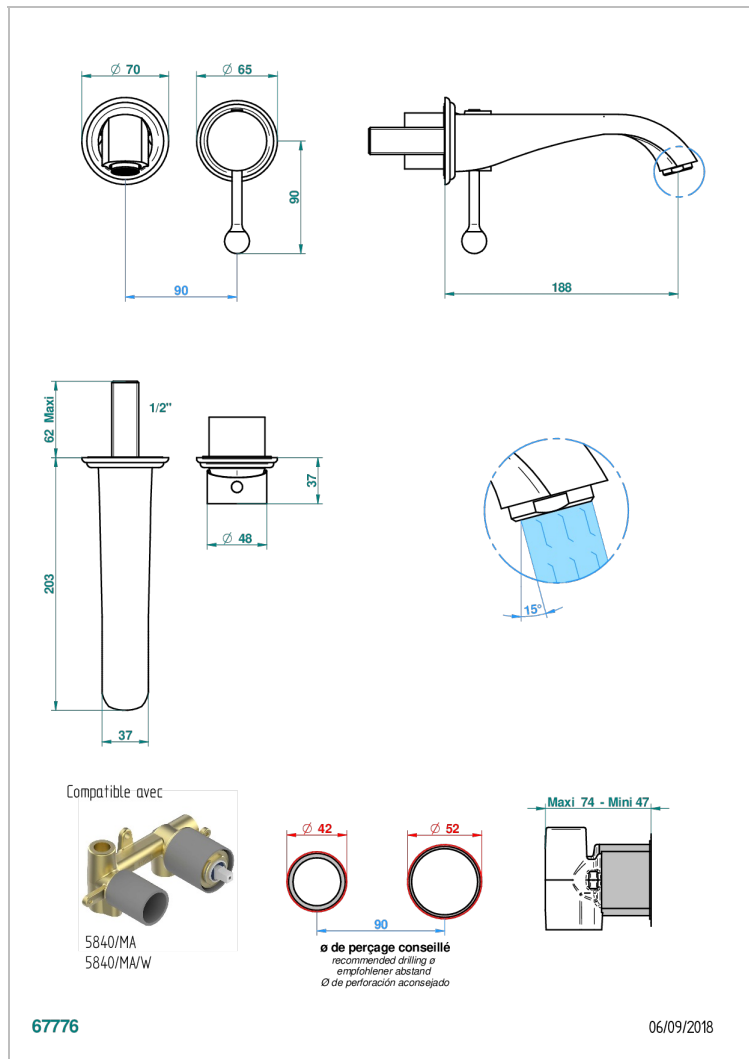

PETALE DE CRISTAL - BLACK CRYSTAL

U6D-6541B

Trim only for Built-in basin mixer with spout (two x 1/2" inlets and one 1/2" outlet), without waste

CHARACTERISTIC

- Pétale de Cristal - Black crystal
- Trim only for Built-in basin mixer with spout (two x 1/2" inlets and one 1/2" outlet), without waste

RELATED SKU'S

- Ref. G00-5840/MA Rough parts for concealed wall-mounted mixer with 1/2" outlet

AVAILABLE FINITIONS

Antique nickel - H28
Black ceram - D30
Blush PVD - H62
Brass color PVD - H49
Brown bronze color PVD - F33
Gold color PVD - H52