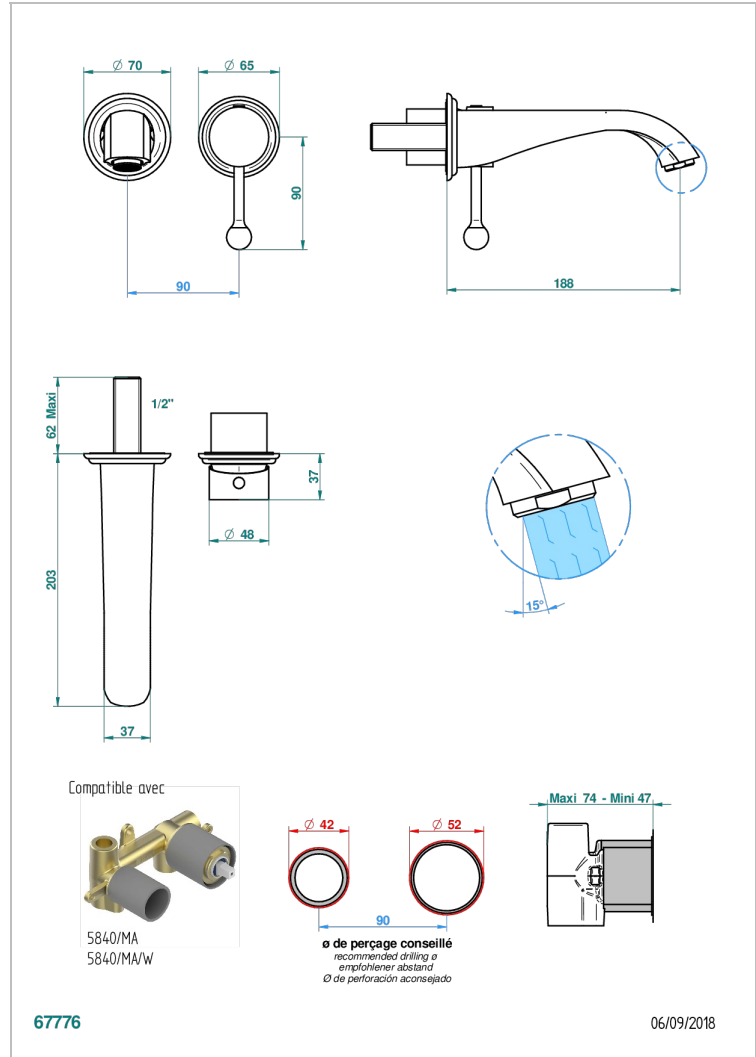

PETALE DE CRISTAL - BLACK CRYSTAL

U6D-6541B

Trim only for Built-in basin mixer with spout (two x 1/2" inlets and one 1/2" outlet), without waste

特色

- Pétale de Cristal - Black crystal
- Trim only for Built-in basin mixer with spout (two x 1/2" inlets and one 1/2" outlet), without waste

相关的SKU

- Ref. G00-5840/MA 卫浴套装，含：入墙式弯管出水管，1米25强化软管，触控式花洒和托勾，美国标准

可选饰面

Black ceram - D30
Blush PVD - H62
Graphite PVD - H64
Matt Umber PVD - H67
Matt blush PVD - H60
Matt graphite PVD - H65

PVD哑光棕铜 - F34
PVD哑光金 - H53
PVD哑光铜 - H50
PVD哑光镍 - H56
PVD抛光铜 - H49
PVD棕铜 - F33