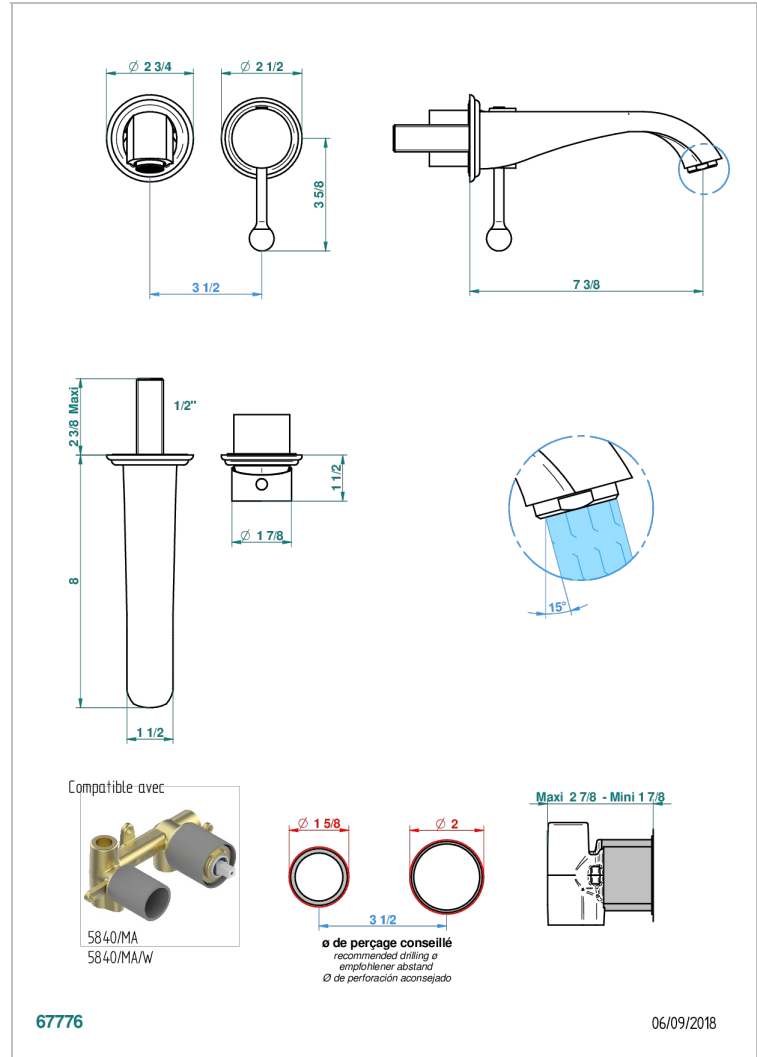

PETALE DE CRISTAL - BLACK CRYSTAL

U6D-6541B

Trim only for Built-in basin mixer with spout (two x 1/2" inlets and one 1/2" outlet), without waste

CHARACTERISTIC

- Pétale de Cristal - Black crystal
- Trim only for Built-in basin mixer with spout (two x 1/2" inlets and one 1/2" outlet), without waste

RELATED SKU'S

- Ref. G00-5840/MA Rough parts for concealed wall-mounted mixer with 1/2" outlet

AVAILABLE FINITIONS

Antique nickel - H28
Black ceram - D30
Blush PVD - H62
Brass color PVD - H49
Brown bronze color PVD - F33
Gold color PVD - H52

Nickel color PVD - H55
Polished chrome (color finish) - A02
Polished chrome / Polished gold (color finish) - G02
Polished gold (color finish) - F01
Polished nickel - B01
Soft gold - F30

Soft matt gold - F31
Umber PVD - H66
Varnished matt antique red copper (color finish) - H07