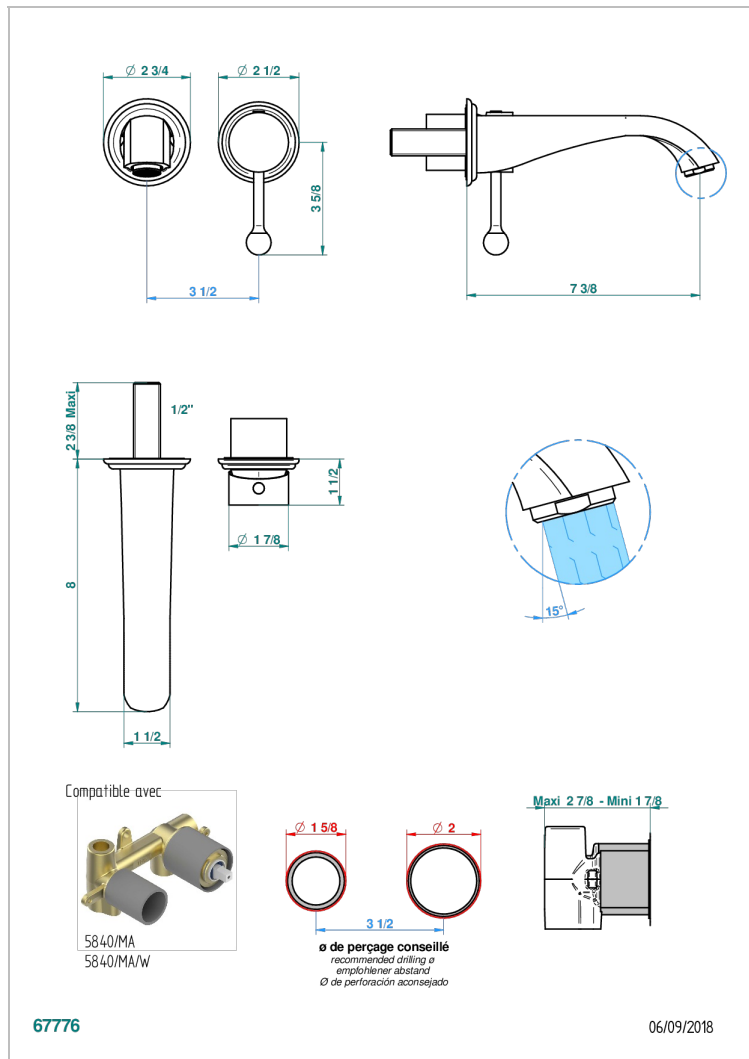

PETALE DE CRISTAL - BLACK CRYSTAL

U6D-6541B

Trim only for Built-in basin mixer with spout (two x 1/2" inlets and one 1/2" outlet), without waste

特色

- Pétale de Cristal - Black crystal
- Trim only for Built-in basin mixer with spout (two x 1/2" inlets and one 1/2" outlet), without waste

相关的SKU

- Ref. G00-5840/MA 卫浴套装, 含: 入墙式弯管出水管, 1米25强化软管, 触控式花洒和托勾, 美国标准

可选饰面

Black ceram - D30
Blush PVD - H62
Graphite PVD - H64
Matt Umber PVD - H67
Matt blush PVD - H60
Matt graphite PVD - H65

PVD哑光棕铜 - F34
PVD哑光金 - H53
PVD哑光铜 - H50
PVD哑光镍 - H56
PVD抛光铜 - H49
PVD棕铜 - F33