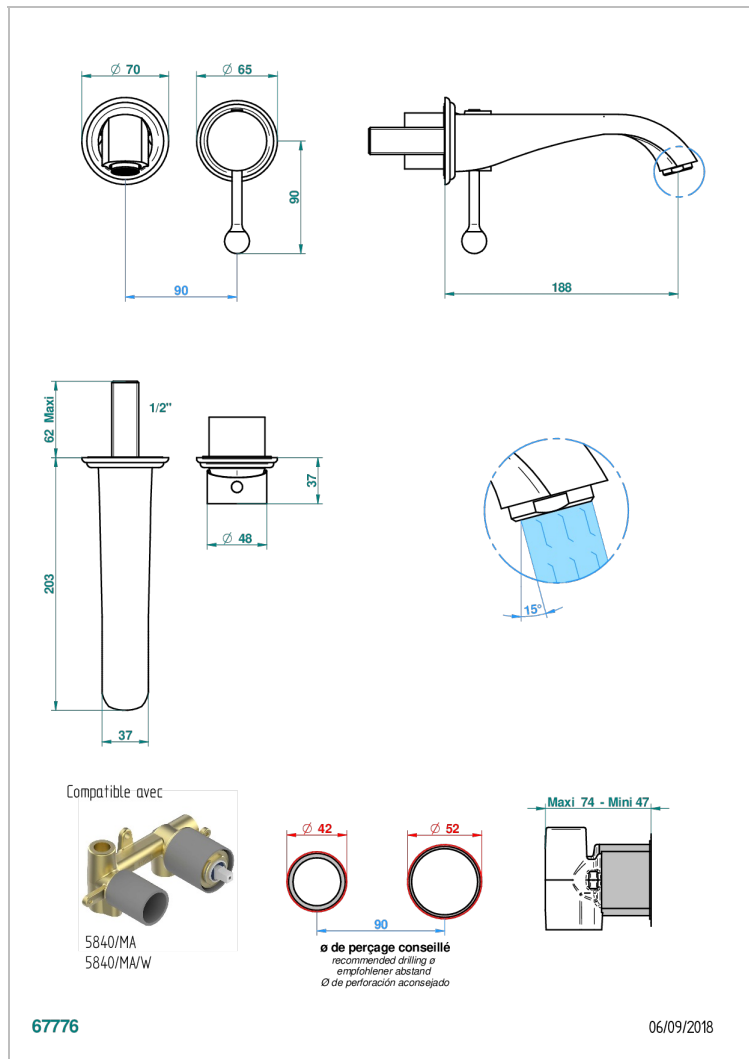

PETALE DE CRISTAL - CRISTAL ROJO

U6C-6541B

THG
PARIS

Trim only for Built-in basin mixer with spout (two x 1/2" inlets and one 1/2" outlet), without waste

CARACTERÍSTICAS

- Pétale de Cristal - cristal rojo
- Trim only for Built-in basin mixer with spout (two x 1/2" inlets and one 1/2" outlet), without waste

PRODUCTOS RELACIONADOS

- Ref. G00-5840/MAUS Rough parts for concealed wall-mounted mixer with 1/2" outlet

ACABADOS DISPONIBLES

Bronce claro - D01
Cerámica negra mate - D30
Cobre viejo mate - H07
Cromo - A02
Cromo / dorado - G02
Cromo mate - C02