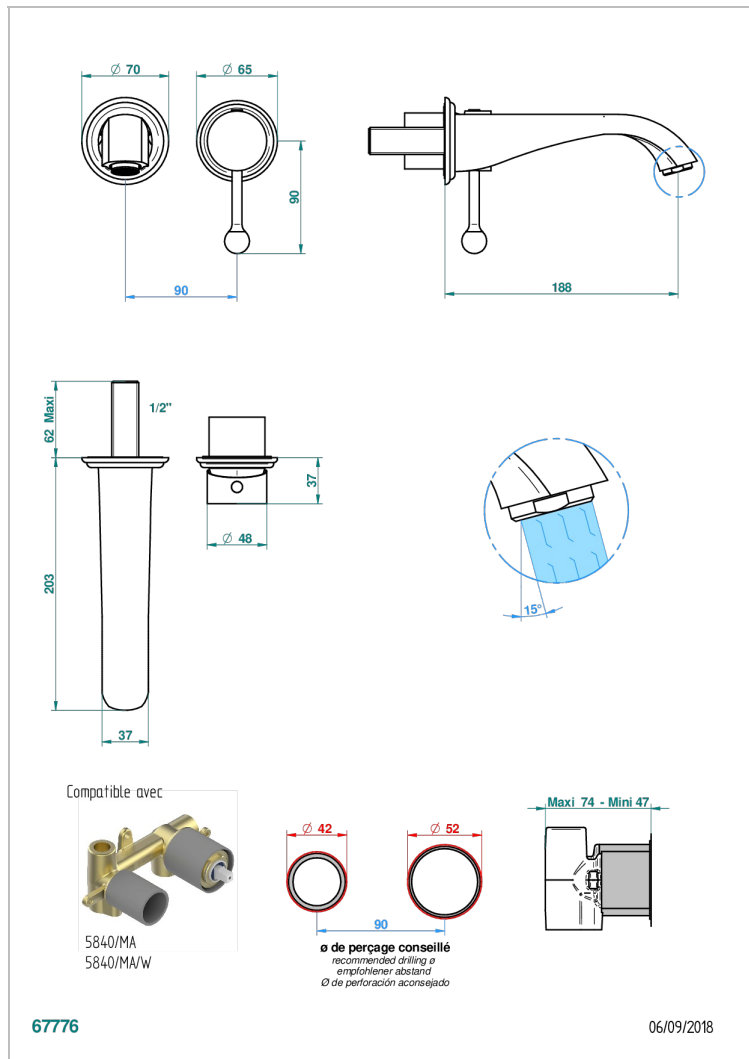

# PETALE DE CRISTAL - RED CRYSTAL

U6C-6541B

Trim only for Built-in basin mixer with spout (two x 1/2" inlets and one 1/2" outlet), without waste

## CHARACTERISTIC

- Pétale de Cristal - Red crystal
- Trim only for Built-in basin mixer with spout (two x 1/2" inlets and one 1/2" outlet), without waste

## RELATED SKU'S

- Ref. G00-5840/MAUS Rough parts for concealed wall-mounted mixer with 1/2" outlet