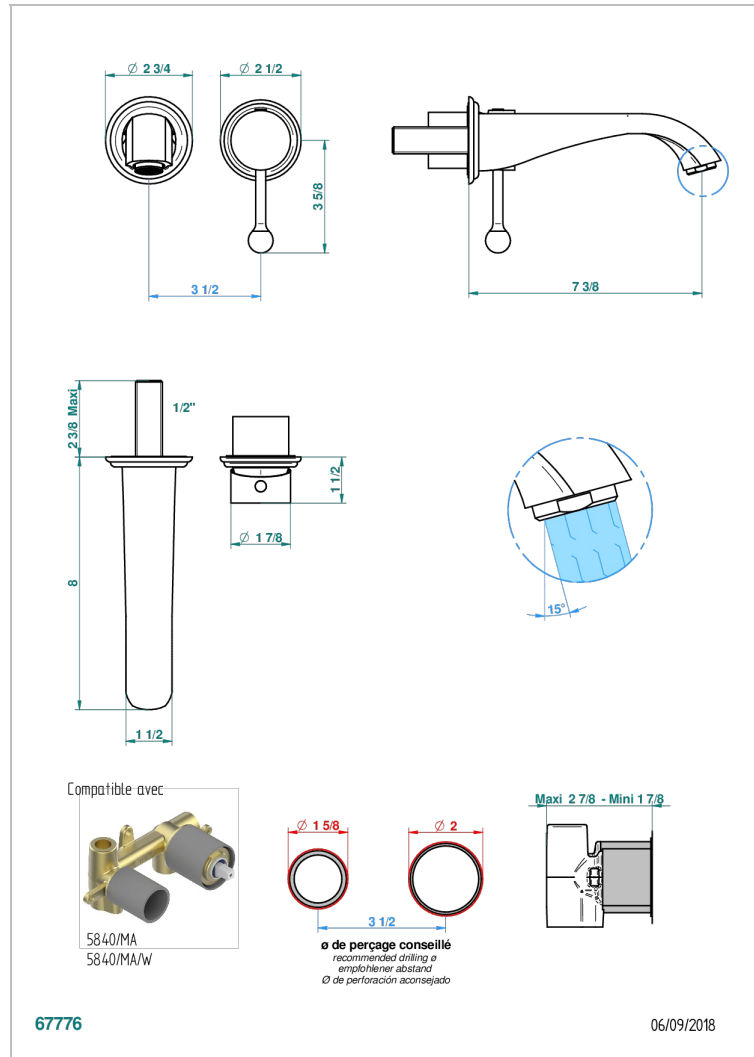

# PETALE DE CRISTAL - CRISTAL ROJO

U6C-6541B

Trim only for Built-in basin mixer with spout (two x 1/2" inlets and one 1/2" outlet), without waste

## CARACTERÍSTICAS

- Pétale de Cristal - cristal rojo
- Trim only for Built-in basin mixer with spout (two x 1/2" inlets and one 1/2" outlet), without waste

## PRODUCTOS RELACIONADOS

- Ref. G00-5840/MAUS Rough parts for concealed wall-mounted mixer with 1/2" outlet