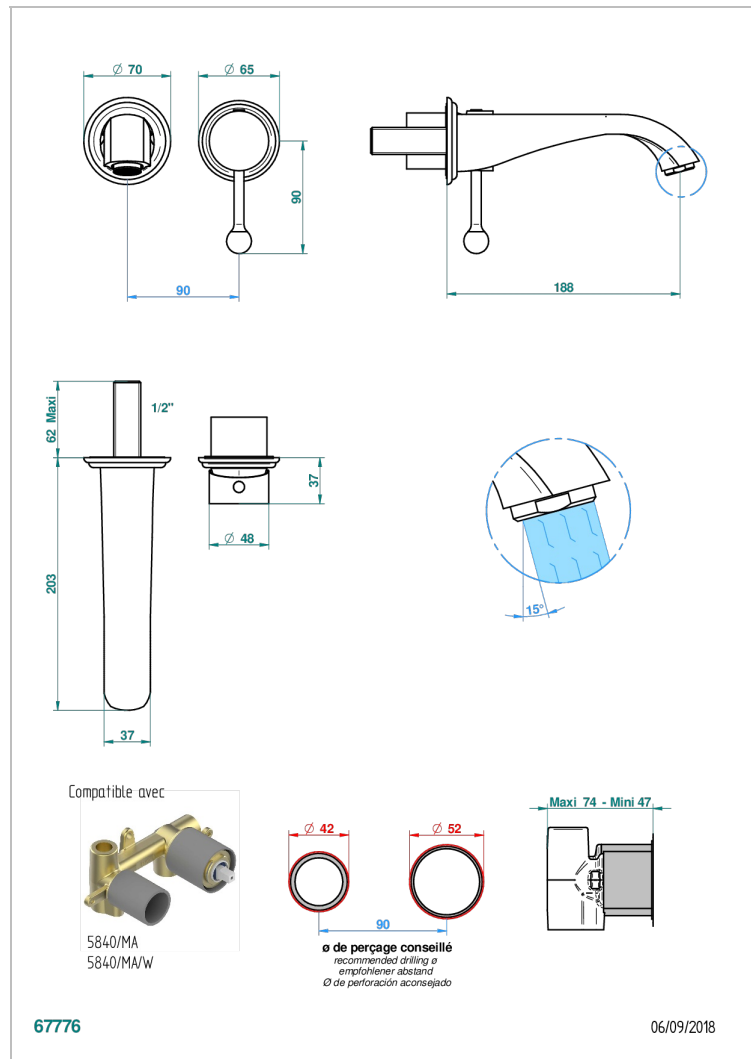

PETALE DE CRISTAL - RED CRYSTAL

U6C-6541B

Trim only for Built-in basin mixer with spout (two x 1/2" inlets and one 1/2" outlet), without waste

CHARACTERISTIC

- Pétale de Cristal - Red crystal
- Trim only for Built-in basin mixer with spout (two x 1/2" inlets and one 1/2" outlet), without waste

RELATED SKU'S

- Ref. G00-5840/MA/W Rough parts for concealed wall-mounted mixer with 1/2" outlet, for WC douche - WRAS approved

AVAILABLE FINITIONS

Antique nickel - H28
Black ceram - D30
Blush PVD - H62
Brass color PVD - H49
Brown bronze color PVD - F33
Gold color PVD - H52