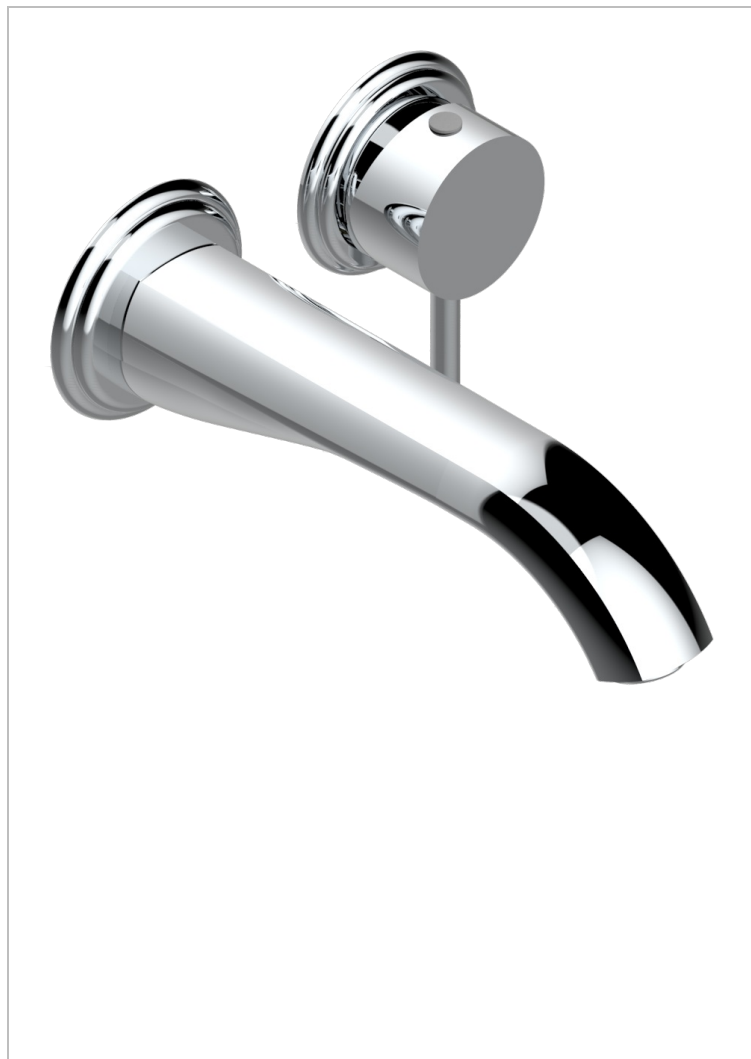

PETALE DE CRISTAL - RED CRYSTAL

U6C-6541B

Trim only for Built-in basin mixer with spout (two x 1/2" inlets and one 1/2" outlet), without waste

CHARACTERISTIC

- Pétale de Cristal - Red crystal
- Trim only for Built-in basin mixer with spout (two x 1/2" inlets and one 1/2" outlet), without waste

RELATED SKU'S

- Ref. G00-5840/MA/W Rough parts for concealed wall-mounted mixer with 1/2" outlet, for WC douche - WRAS approved

AVAILABLE FINITIONS

Antique nickel - H28
Black ceram - D30
Blush PVD - H62
Brass color PVD - H49
Brown bronze color PVD - F33
Gold color PVD - H52

Nickel color PVD - H55
Polished chrome (color finish) - A02
Polished chrome / Polished gold (color finish) - G02
Polished gold (color finish) - F01
Polished nickel - B01
Soft gold - F30

Soft matt gold - F31
Umber PVD - H66
Varnished matt antique red copper (color finish) - H07