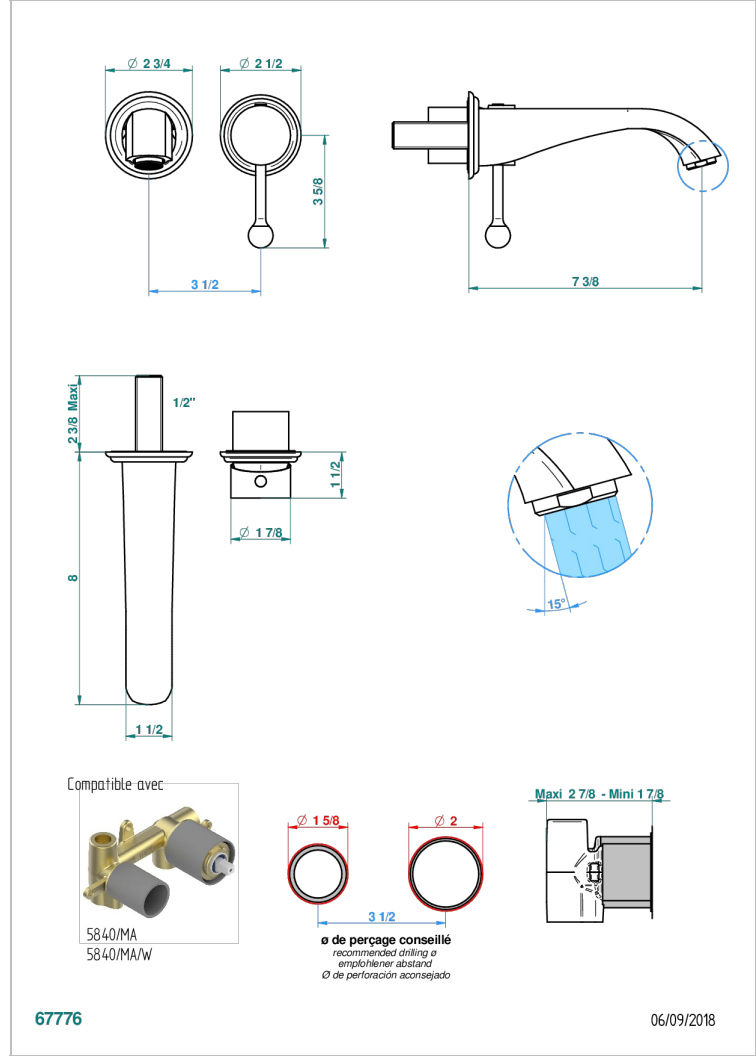

PETALE DE CRISTAL - RED CRYSTAL

U6C-6541B

Trim only for Built-in basin mixer with spout (two x 1/2" inlets and one 1/2" outlet), without waste

CHARACTERISTIC

- Pétale de Cristal - Red crystal
- Trim only for Built-in basin mixer with spout (two x 1/2" inlets and one 1/2" outlet), without waste

RELATED SKU'S

- Ref. G00-5840/MA/W Rough parts for concealed wall-mounted mixer with 1/2" outlet, for WC douche - WRAS approved

AVAILABLE FINITIONS

Antique nickel - H28
Black ceram - D30
Blush PVD - H62
Brass color PVD - H49
Brown bronze color PVD - F33
Gold color PVD - H52