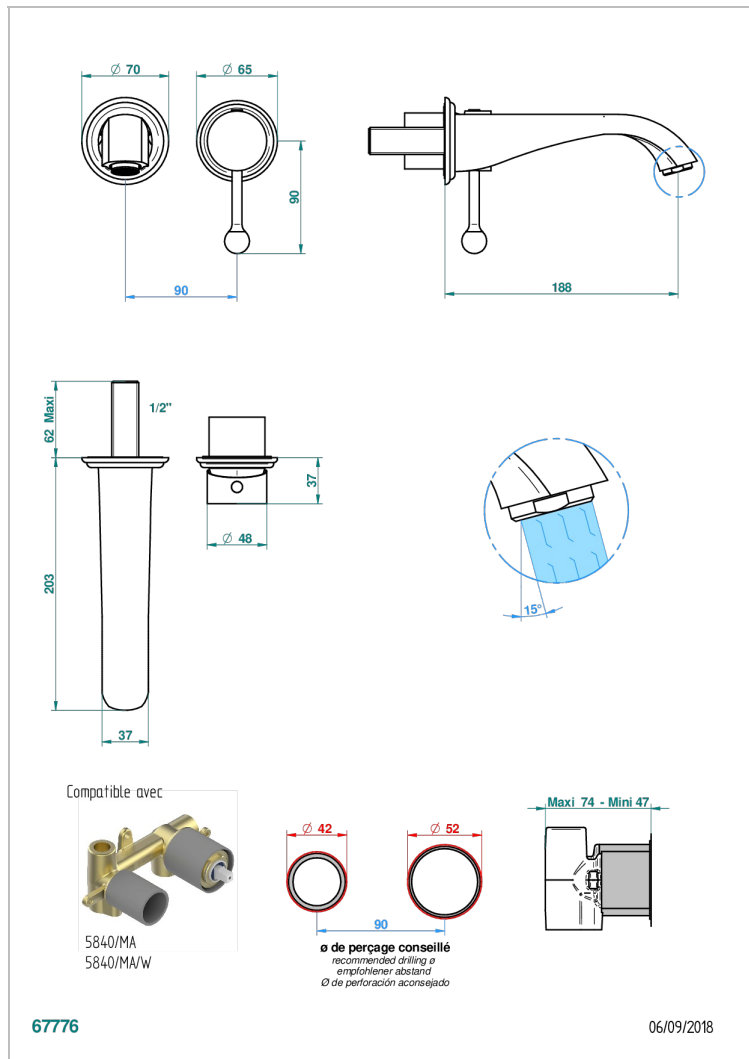

PETALE DE CRISTAL - RED CRYSTAL

U6C-6541B

Trim only for Built-in basin mixer with spout (two x 1/2" inlets and one 1/2" outlet), without waste

CHARACTERISTIC

- Pétale de Cristal - Red crystal
- Trim only for Built-in basin mixer with spout (two x 1/2" inlets and one 1/2" outlet), without waste

RELATED SKU'S

- Ref. G00-5840/MA Rough parts for concealed wall-mounted mixer with 1/2" outlet

AVAILABLE FINITIONS

Antique nickel - H28
Black ceram - D30
Blush PVD - H62
Brass color PVD - H49
Brown bronze color PVD - F33
Gold color PVD - H52