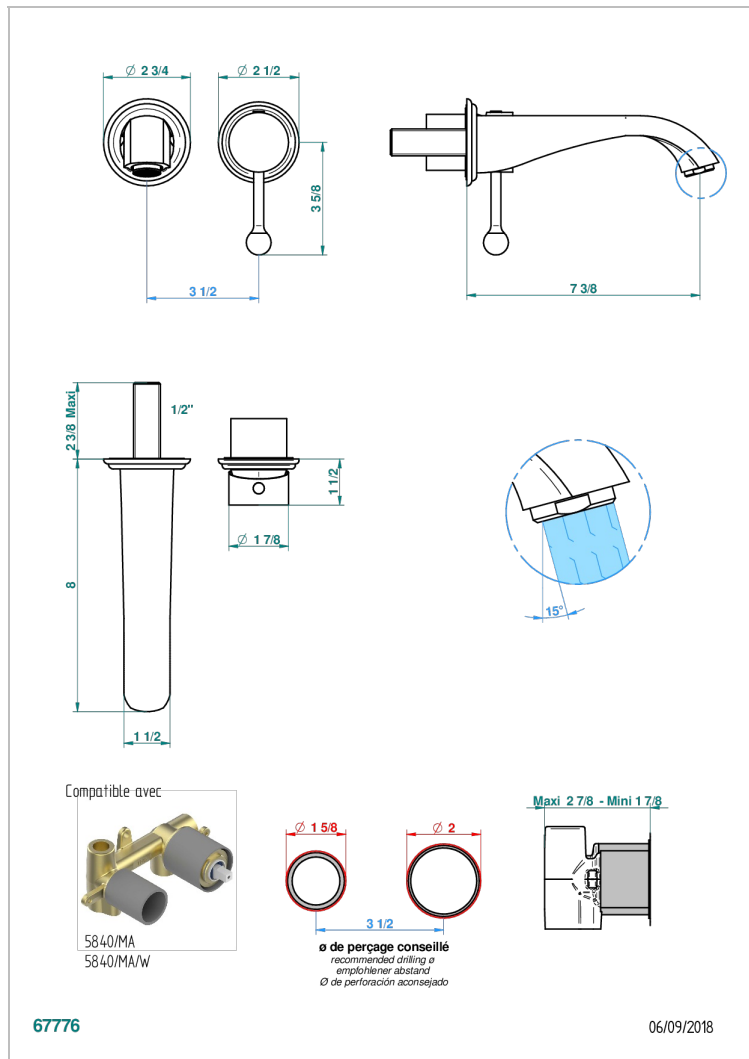

PETALE DE CRISTAL - RED CRYSTAL

U6C-6541B

Trim only for Built-in basin mixer with spout (two x 1/2" inlets and one 1/2" outlet), without waste

CHARACTERISTIC

- Pétale de Cristal - Red crystal
- Trim only for Built-in basin mixer with spout (two x 1/2" inlets and one 1/2" outlet), without waste

RELATED SKU'S

- Ref. G00-5840/MA Rough parts for concealed wall-mounted mixer with 1/2" outlet

AVAILABLE FINITIONS

Antique nickel - H28
Black ceram - D30
Blush PVD - H62
Brass color PVD - H49
Brown bronze color PVD - F33
Gold color PVD - H52

Nickel color PVD - H55
Polished chrome (color finish) - A02
Polished chrome / Polished gold (color finish) - G02
Polished gold (color finish) - F01
Polished nickel - B01
Soft gold - F30

Soft matt gold - F31
Umber PVD - H66
Varnished matt antique red copper (color finish) - H07