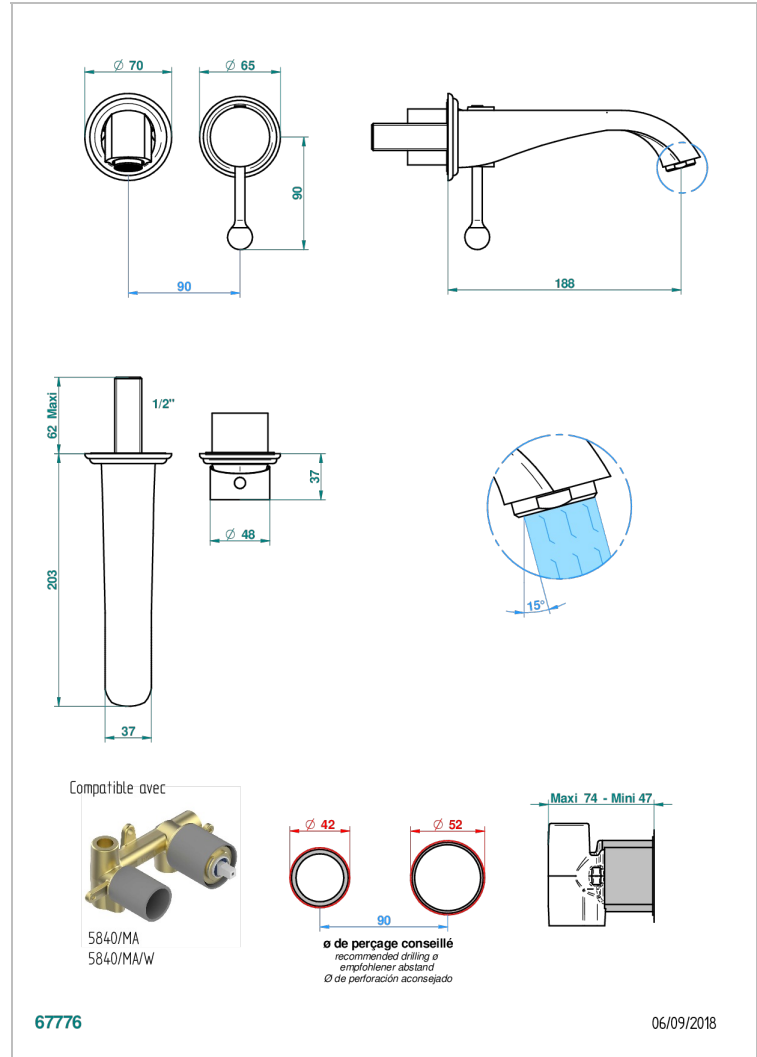

PETALE DE CRISTAL - RED CRYSTAL

U6C-6541B

Trim only for Built-in basin mixer with spout (two x 1/2" inlets and one 1/2" outlet), without waste

CHARACTERISTIC

- Pétale de Cristal - Red crystal
- Trim only for Built-in basin mixer with spout (two x 1/2" inlets and one 1/2" outlet), without waste

RELATED SKU'S

- Ref. G00-5840/MA Rough parts for concealed wall-mounted mixer with 1/2" outlet

AVAILABLE FINITIONS

Antique nickel - H28
Black ceram - D30
Blush PVD - H62
Brass color PVD - H49
Brown bronze color PVD - F33
Gold color PVD - H52