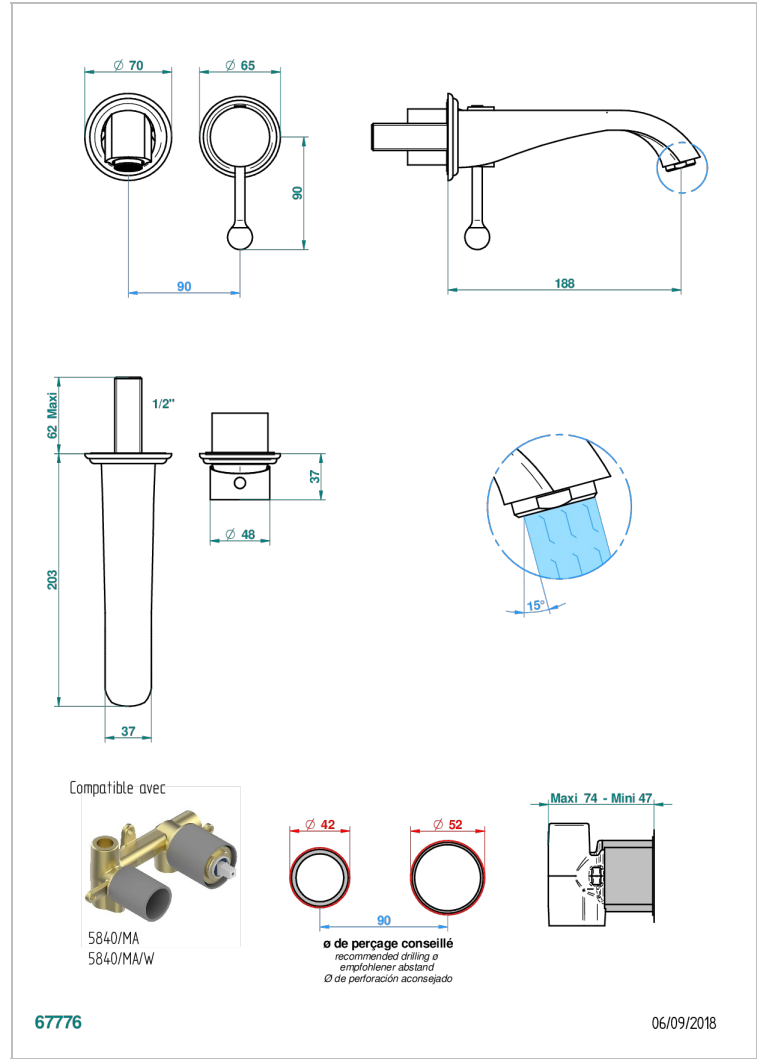

PETALE DE CRISTAL - BLUE CRYSTAL

U6B-6541B

Trim only for Built-in basin mixer with spout (two x 1/2" inlets and one 1/2" outlet), without waste

CHARACTERISTIC

- Pétale de Cristal - Blue crystal
- Trim only for Built-in basin mixer with spout (two x 1/2" inlets and one 1/2" outlet), without waste

RELATED SKU'S

- Ref. G00-5840/MA/W Rough parts for concealed wall-mounted mixer with 1/2" outlet, for WC douche - WRAS approved

AVAILABLE FINITIONS

Antique nickel - H28
Black ceram - D30
Blush PVD - H62
Brass color PVD - H49
Brown bronze color PVD - F33
Gold color PVD - H52

Nickel color PVD - H55
Polished chrome (color finish) - A02
Polished chrome / Polished gold (color finish) - G02
Polished gold (color finish) - F01
Polished nickel - B01
Soft gold - F30

Soft matt gold - F31
Umber PVD - H66
Varnished matt antique red copper (color finish) - H07