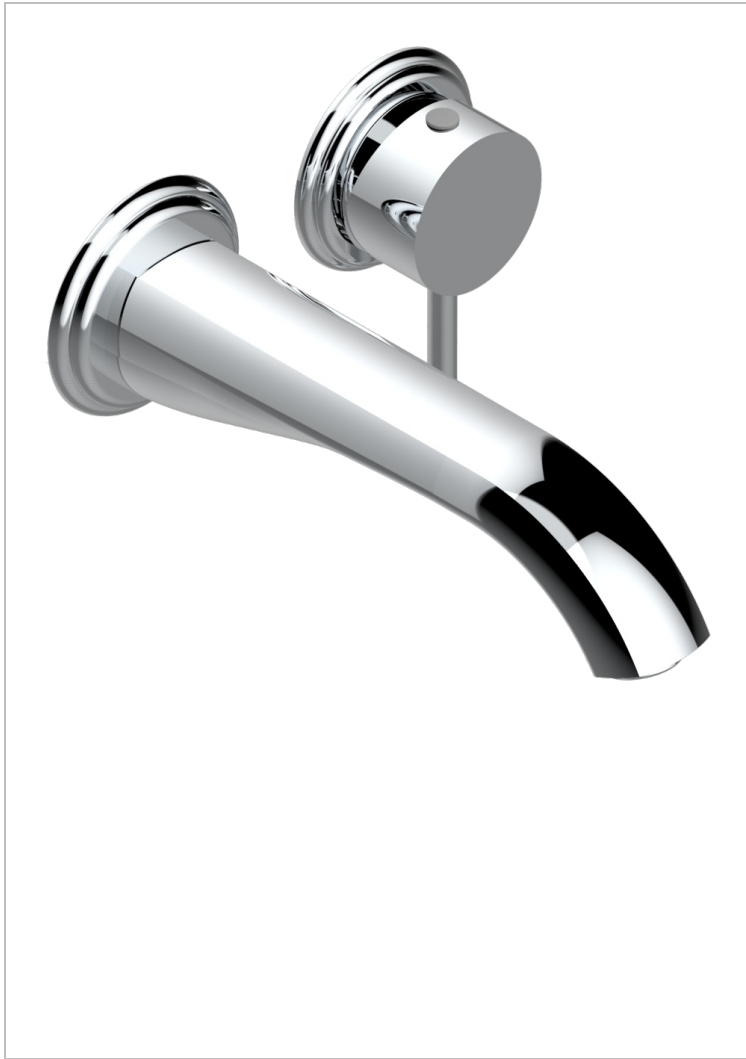

PETALE DE CRISTAL - BLUE CRYSTAL

U6B-6541B

Trim only for Built-in basin mixer with spout (two x 1/2" inlets and one 1/2" outlet), without waste

CHARACTERISTIC

- Pétale de Cristal - Blue crystal
- Trim only for Built-in basin mixer with spout (two x 1/2" inlets and one 1/2" outlet), without waste

RELATED SKU'S

- Ref. G00-5840/MA/W Rough parts for concealed wall-mounted mixer with 1/2" outlet, for WC douche - WRAS approved

AVAILABLE FINITIONS

Antique nickel - H28
Black ceram - D30
Blush PVD - H62
Brass color PVD - H49
Brown bronze color PVD - F33
Gold color PVD - H52

Nickel color PVD - H55
Polished chrome (color finish) - A02
Polished chrome / Polished gold (color finish) - G02
Polished gold (color finish) - F01
Polished nickel - B01
Soft gold - F30

Soft matt gold - F31
Umber PVD - H66
Varnished matt antique red copper (color finish) - H07