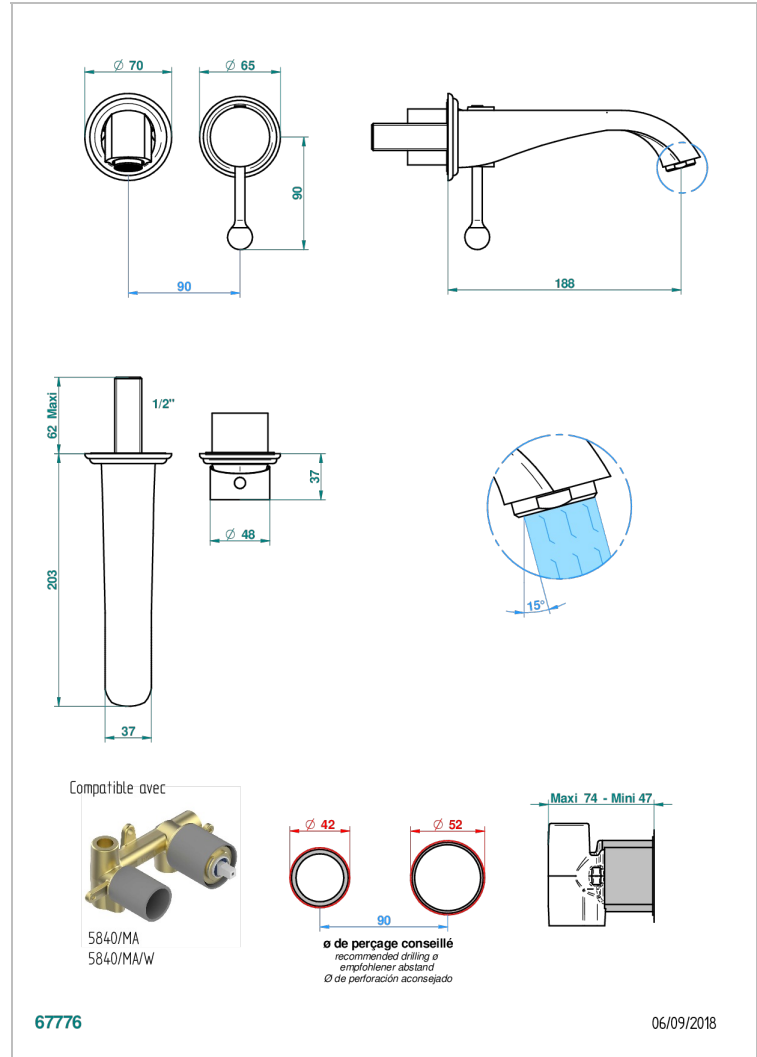

PETALE DE CRISTAL - BLUE CRYSTAL

U6B-6541B

Trim only for Built-in basin mixer with spout (two x 1/2" inlets and one 1/2" outlet), without waste

CHARACTERISTIC

- Pétale de Cristal - Blue crystal
- Trim only for Built-in basin mixer with spout (two x 1/2" inlets and one 1/2" outlet), without waste

RELATED SKU'S

- Ref. G00-5840/MA Rough parts for concealed wall-mounted mixer with 1/2" outlet

AVAILABLE FINITIONS

Antique nickel - H28
Black ceram - D30
Blush PVD - H62
Brass color PVD - H49
Brown bronze color PVD - F33
Gold color PVD - H52