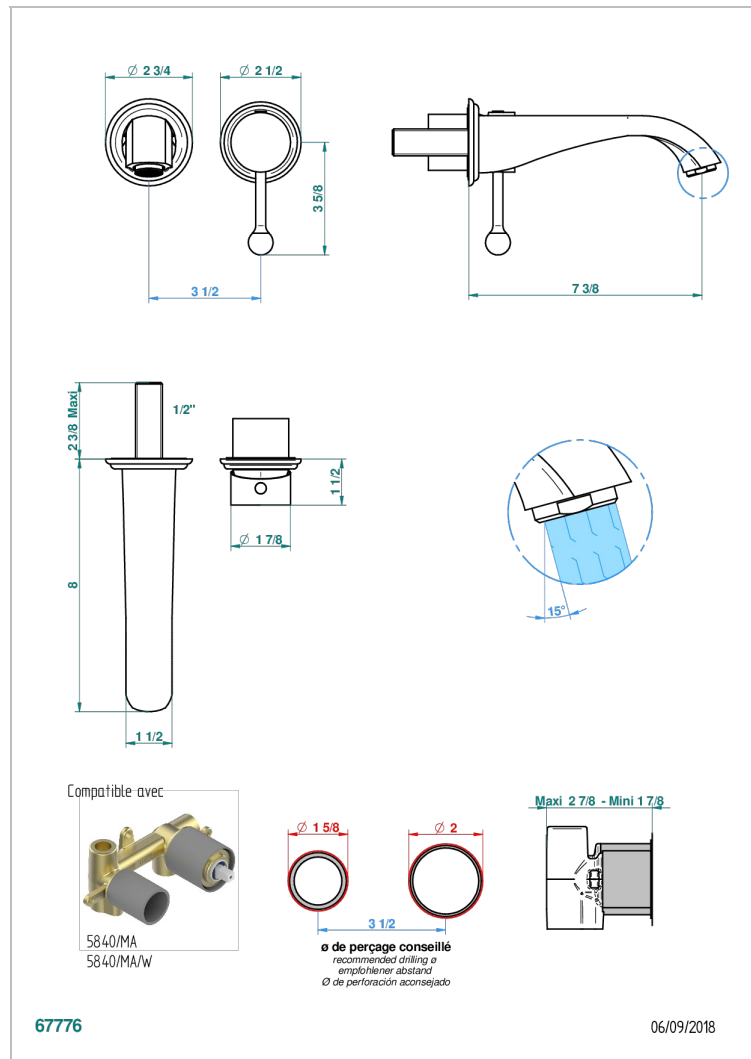

PETALE DE CRISTAL - BLUE CRYSTAL

U6B-6541B

Trim only for Built-in basin mixer with spout (two x 1/2" inlets and one 1/2" outlet), without waste

CHARACTERISTIC

- Pétale de Cristal - Blue crystal
- Trim only for Built-in basin mixer with spout (two x 1/2" inlets and one 1/2" outlet), without waste

RELATED SKU'S

- Ref. G00-5840/MA Rough parts for concealed wall-mounted mixer with 1/2" outlet

AVAILABLE FINITIONS

Antique nickel - H28
Black ceram - D30
Blush PVD - H62
Brass color PVD - H49
Brown bronze color PVD - F33
Gold color PVD - H52