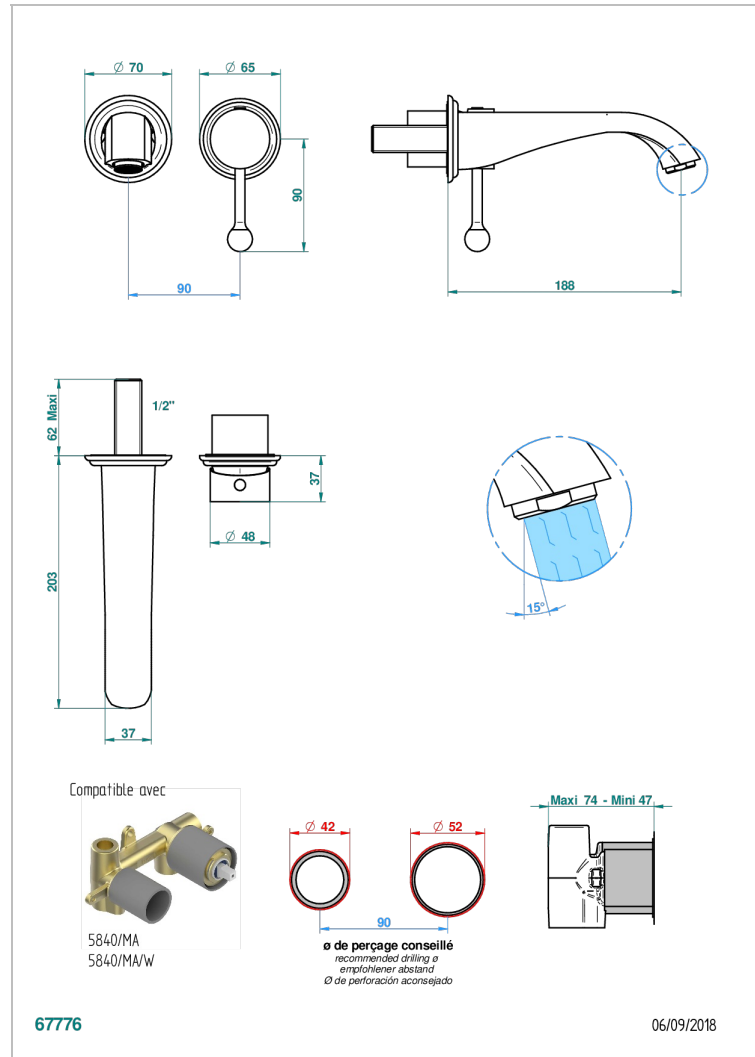

PETALE DE CRISTAL - AZUL CRISTAL

U6B-6541B

THG[®]
PARIS

Trim only for Built-in basin mixer with spout (two x 1/2" inlets and one 1/2" outlet), without waste

CARACTERÍSTICAS

- Pétale de Cristal - azul cristal
- Trim only for Built-in basin mixer with spout (two x 1/2" inlets and one 1/2" outlet), without waste

PRODUCTOS RELACIONADOS

- Ref. G00-5840/MA Parte empotrada para mezclador mural con salida hembra 1/2

ACABADOS DISPONIBLES

Bronce claro - D01
Cerámica negra mate - D30
Cobre viejo mate - H07
Cromo - A02
Cromo / dorado - G02
Cromo mate - C02