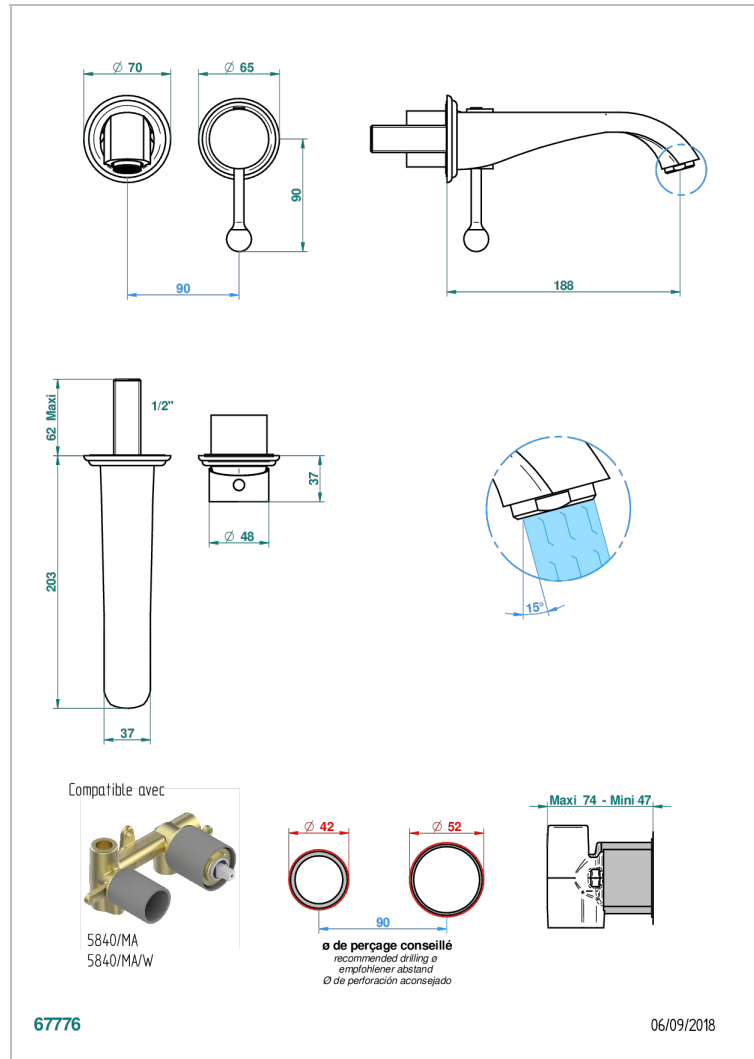

PETALE DE CRISTAL - BLUE CRYSTAL

U6B-6541B

Trim only for Built-in basin mixer with spout (two x 1/2" inlets and one 1/2" outlet), without waste

特色

- Pétale de Cristal - Blue crystal
- Trim only for Built-in basin mixer with spout (two x 1/2" inlets and one 1/2" outlet), without waste

相关的SKU

- Ref. G00-5840/MA 卫浴套装，含：入墙式弯管出水管，1米25强化软管，触控式花洒和托勾，美国标准

可选饰面

Black ceram - D30
Blush PVD - H62
Graphite PVD - H64
Matt Umber PVD - H67
Matt blush PVD - H60
Matt graphite PVD - H65

PVD哑光棕铜 - F34
PVD哑光金 - H53
PVD哑光铜 - H50
PVD哑光镍 - H56
PVD抛光铜 - H49
PVD棕铜 - F33