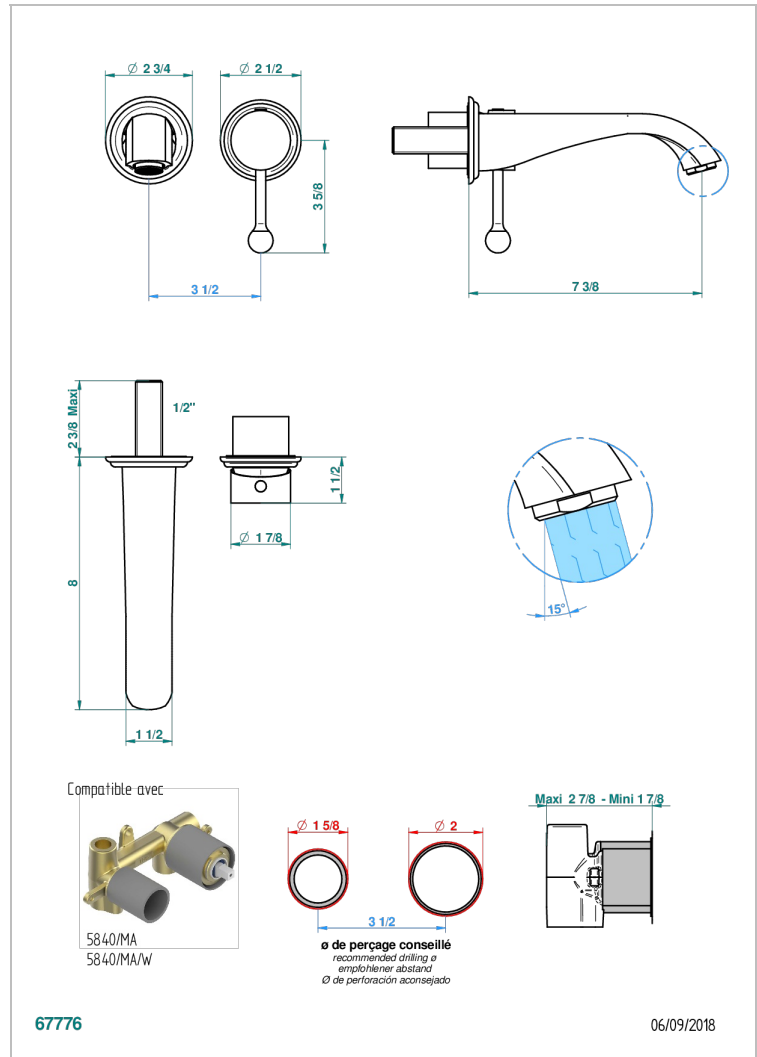

# PETALE DE CRISTAL - AZUL CRISTAL

U6B-6541B

THG  
PARIS

Trim only for Built-in basin mixer with spout (two x 1/2" inlets and one 1/2" outlet), without waste

## CARACTERÍSTICAS

- Pétale de Cristal - azul cristal
- Trim only for Built-in basin mixer with spout (two x 1/2" inlets and one 1/2" outlet), without waste

## PRODUCTOS RELACIONADOS

- Ref. G00-5840/MA Parte empotrada para mezclador mural con salida hembra 1/2